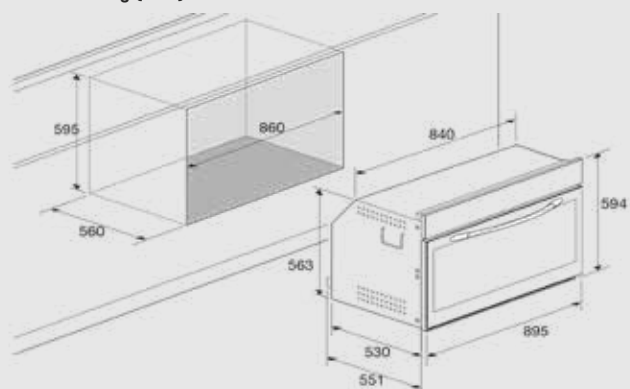

Cooling Fan

Optional:

- rotisserie

Technical drawing (mm):