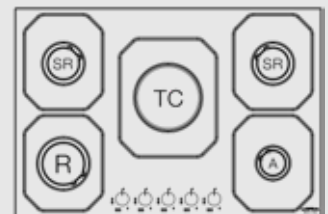

Hob

- flat edge
- thickness 0.7 mm
- stainless steel Aisi 304
- 5 gas burners (1 triple crown)
- Gas-Stop safety device
- frontal control knobs

Dimensions (cm - WxD): 75x50

Color: Steel

Finish: Stainless Steel

Burner Type	Max. Input (kW)
A	1,10
SR	1,75
R	2,80
TRIPLE CROWN	3,50