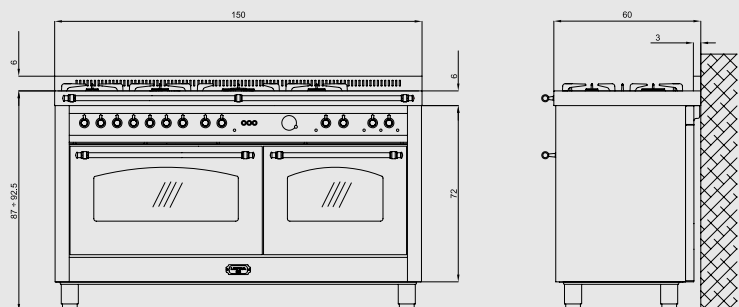

Technical drawing (cm):

“Easy To Clean” blue enamelling
Cooling Fan

Power absorbed: 8.150 W
Gas consumption: 16,75 kW