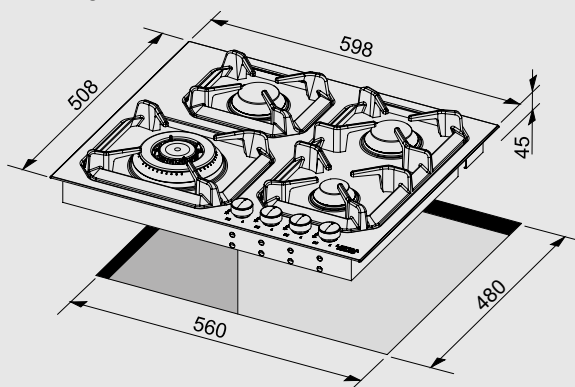

Technical drawing (mm):