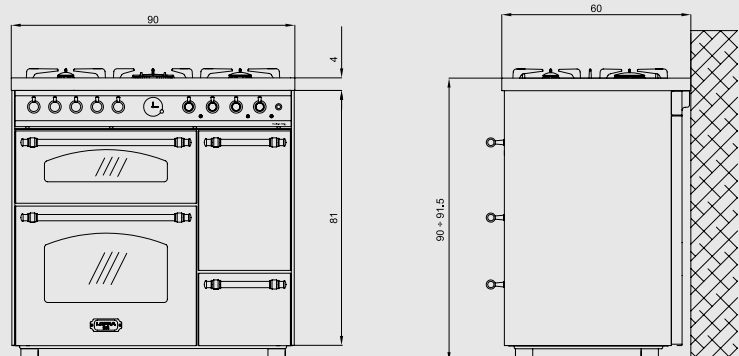

Technical drawing (cm):

DOLCEVITA 90

ELECTRIC OVEN

RNMG96MFT/Ci

ITEM CODE: 60060037
EAN CODE: 8022389009773

Hob

- brushed steel
- 5 gas burners (1 triple crown)
- Gas-Stop safety device

Oven