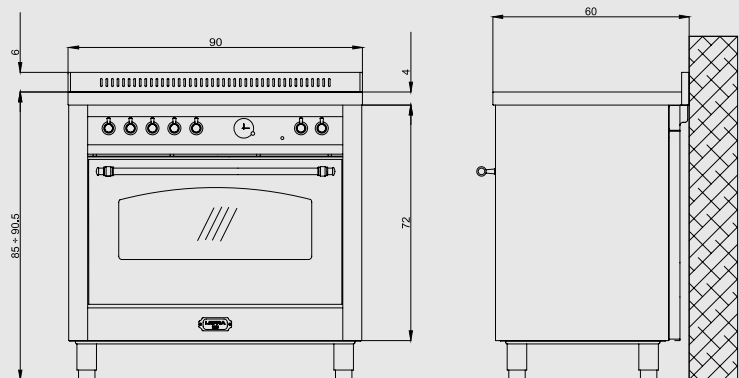

Oven

- multifunction electric oven
- 9 cooking programs
- 101 l gross capacity
- internal dimensions (cm - WxDxH): 67,8x40x37
- max temperature: 270°
- electric grill
- rotisserie
- electronic analogue programmer
- telescopic shelves support

	Bottom Heat	Top Heat	Grill	Maxi-Grill	Fan
MULTIFUNCTION ELECTRIC OVEN	1750 W	1000 W	2000 W	3000 W	2500 W

“Easy To Clean” blue enamelling
Cooling Fan

Power absorbed: 10.500 W

Technical drawing (cm):