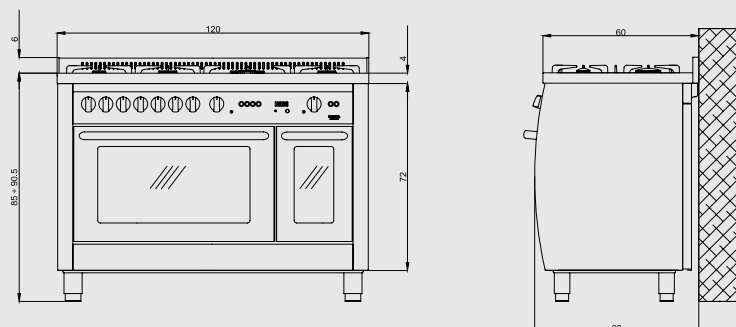

Secondary Oven

- electric static oven
- 35 l gross capacity
- internal dimensions (cm - WxDxH): 23x40,8x36,9
- max temperature: 250°
- rotisserie
- fixed oven guides

Power absorbed: 3.550 W
Gas consumption: 21,40 kW

Technical drawing (cm):