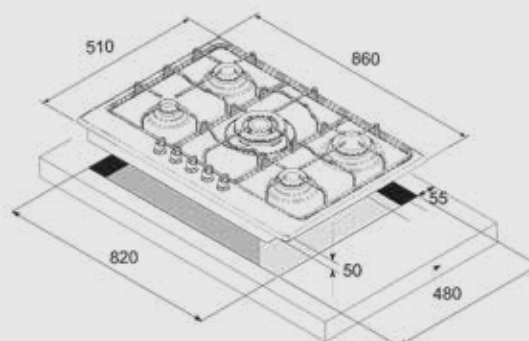

Technical drawing (mm):