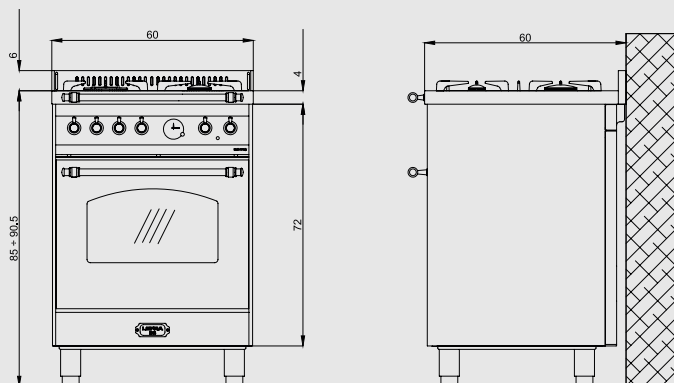

Oven

- multifunction electric oven
- 9 cooking programs
- 72 l gross capacity
- internal dimensions (cm - WxDxH): 47,9x40x36,9
- max temperature: 270°
- electric grill
- rotisserie
- electronic analogue programmer
- telescopic shelves support

	Bottom Heat	Top Heat	Grill	Maxi-Grill	Fan
MULTIFUNCTION ELECTRIC OVEN	1650 W	900 W	1500 W	2400 W	2000 W

“Easy To Clean” blue enamelling
Cooling Fan

Power absorbed: 2.610 W
Gas consumption: 9,35 kW

Model	Finish	Item Code	EAN Code
RNM66MFT/Ci	Bronze	60020056	8022389020280
	Chrome	60020057	8022389020297
RBI66MFT/Ci	Bronze	60020048	8022389020105
	Chrome	60020058	8022389020983

Technical drawing (cm):