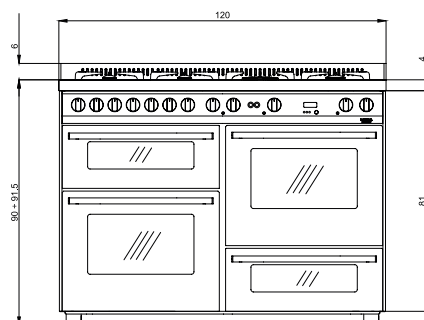

ITEM CODE: 62010027
EAN CODE: 8022389019369

Technical drawing (cm):