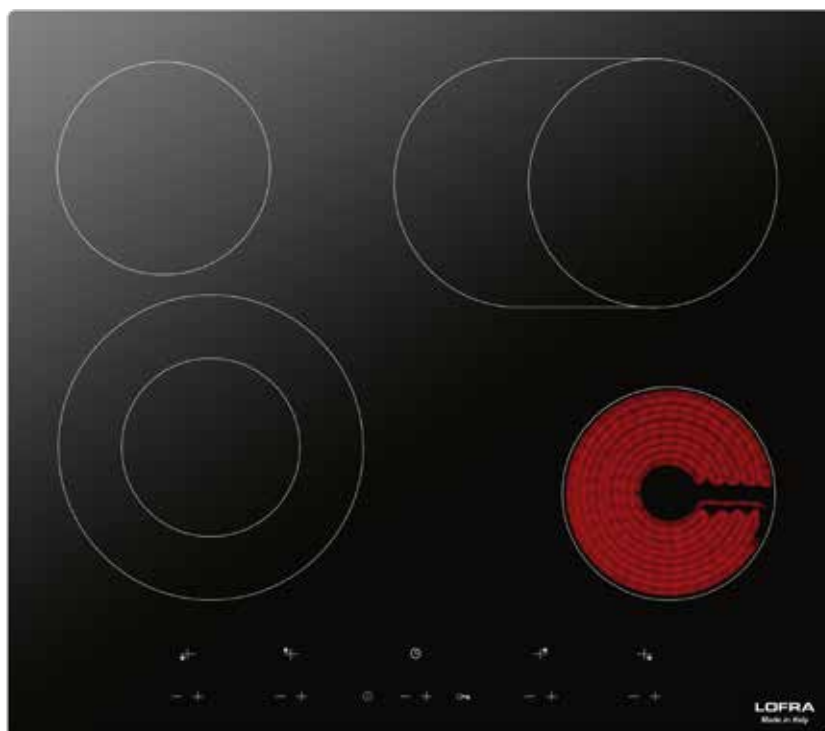

Technical drawing (mm):

VITROCERAMIC HOBS

MAXIMUM PLEASURE AND MINIMUM EFFORT

Available in 30 cm, 60 cm and 90 cm widths, Lofra Vitroc ceramic hobs make your life easier.

They are the ideal solution for those who want to cook with professional appliances, designed to meet different cooking needs and to be adapted to any kitchen design solution.

- 9 power levels + booster
- Residual heat indicator
- Child lock safety
- Independent timer for each cooking zone

VENERE

VENERE 30

ITEM CODE: 29250002
EAN CODE: 8022389007724

Hob

- vitroceramic
- 2 cooking zones
- power indicator
- residual heat indicator light
- frontal control knobs
- timer
- child lock

Dimensions (cm - WxD): 30x50

Color: Black Glass

Ø Zone (mm)	Max. Input (W)
145	1200
180	1800

Technical drawing (mm):

VENERE

VENERE 60

ITEM CODE: 29210236
EAN CODE: 8022389014722

HOBS

HOBS

Hob

- vitroceramic
- 4 cooking zones
- power indicator
- residual heat indicator light
- frontal control knobs
- timer
- child lock

Dimensions (cm - WxD): 60x50

Color: Black Glass

Ø Zone (mm)	Max. Input (W)
145	1200
210 - 120	2200 - 750
260 - 170	2200 - 1400