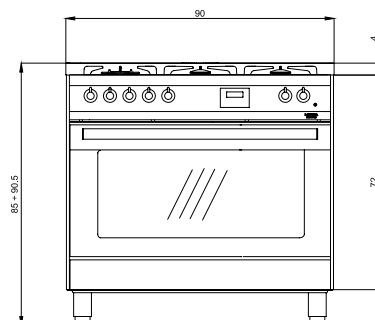

ITEM CODE: 60060074
EAN CODE: 8022389021447

Technical drawing (cm):