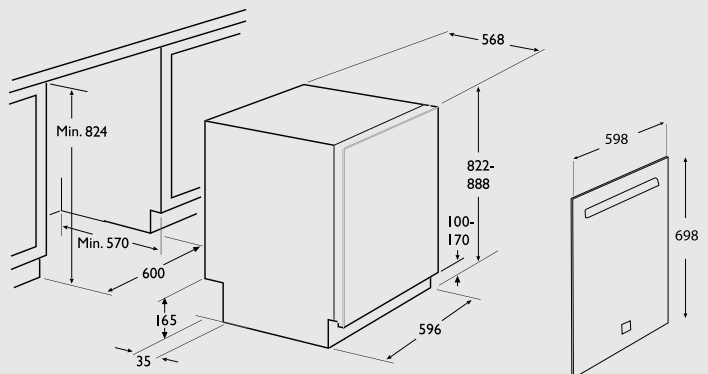

Dimensions (cm - WxDxH): 60x70

Color: Stainless Steel

Finish: Stainless Steel

PROFESSIONAL DOOR KIT

ITEM CODE: 21503104
EAN CODE: 8022389136295

Technical drawing (mm):

DOLCEVITA DOOR KIT FOR DISHWASHER

BLACK MATT