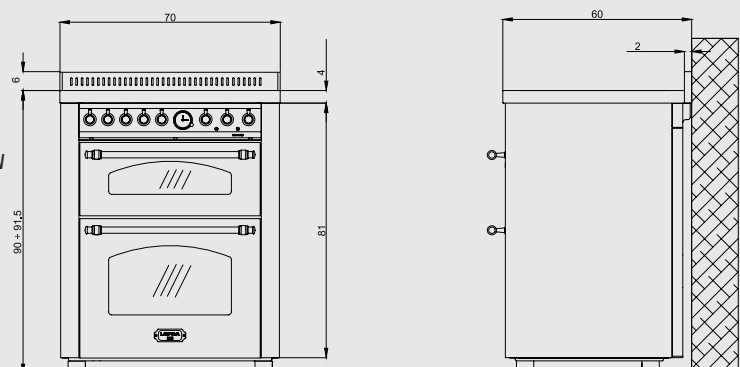

Technical drawing (cm):

“Easy To Clean” blue enamelling Power absorbed: 12.100 W
Cooling Fan

Model	Finish	Item Code	EAN Code
RNMUD76MFTE/4I	Bronze	60110032	8022389020389
	Chrome	60110030	8022389020372
RSUD76MFTE/4I	Bronze	60110035	8022389020860
	Chrome	60110033	8022389020655