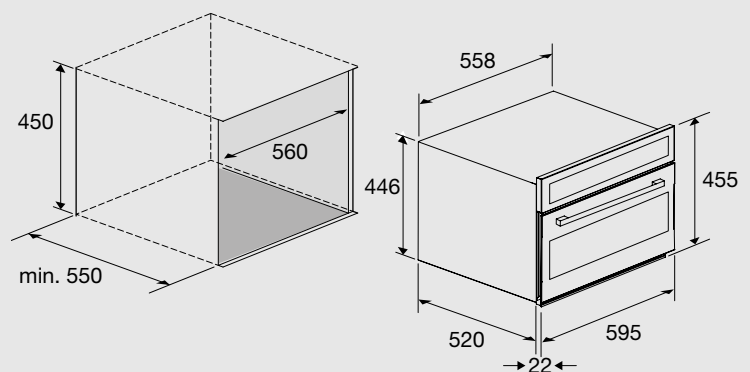

Dimensions (cm - WxDxH): 60x55x45

Color: Stainless Steel or Black

Finish: Stainless Steel

Cooling Fan

Technical drawing (mm):

MICROWAVE OVENS

RANGE TOPS

A NEW WAY TO BE DIFFERENT