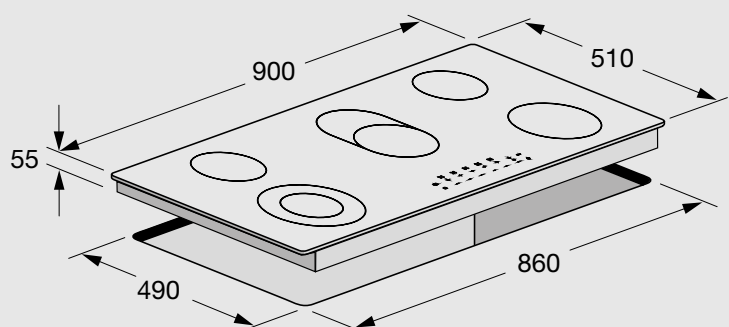

Technical drawing (mm):