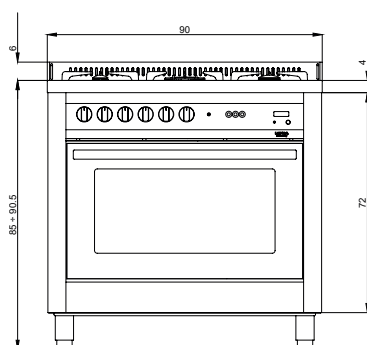

ITEM CODE: 41060097
EAN CODE: 8022389008554

Technical drawing (cm):