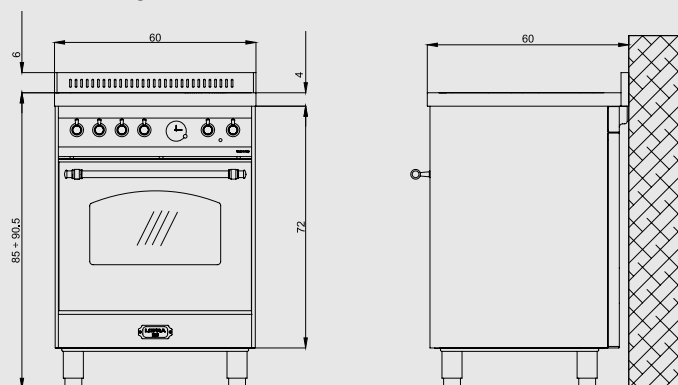

Oven

- multifunction electric oven
- 9 cooking programs
- 72 l gross capacity
- internal dimensions (cm - WxDxH): 47,9x40x36,9
- max temperature: 270°
- electric grill
- rotisserie
- electronic analogue programmer
- telescopic shelves support

	Bottom Heat	Top Heat	Grill	Maxi-Grill	Fan
MULTIFUNCTION ELECTRIC OVEN	1650 W	900 W	1500 W	2400 W	2000 W

“Easy To Clean” blue enamelling
Cooling Fan

Power absorbed: 9.810 W

Model	Finish	Item Code	EAN Code
RNM66MFT/4i	Bronze	60020050	8022389020273
	Chrome	60020047	8022389020266
RBI66MFT/4i	Bronze	60020053	8022389020143
	Chrome	60020052	8022389020136

Technical drawing (cm):