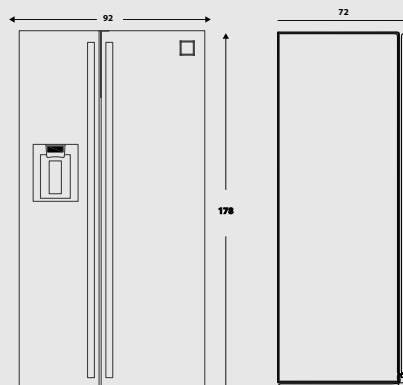

Comfort

- beverage dispenser: Water + Ice
- internal electronic control panel
- acoustic signaling of door opening
- long handles

Dimensions (cm - WxDxH): 92x72x178 cm

Color: Stainless Steel

Finish: Brass

Also available with bronze or chrome finish

Technical drawing (cm):