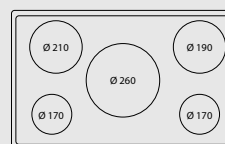

Ø Zone (mm)	Max. Input (W)
170	1400
190	2000
210	3000
260	3000

Oven

- multifunction electric oven
- 9 cooking programs
- 130 l gross capacity
- internal dimensions (cm - WxDxH): 78x41x40
- fast pre-heat
- electric grill
- double fan inside the oven
- rotisserie
- digital programmer
- telescopic shelves support

	Bottom Heat	Top Heat	Grill	Maxi-Grill	Fan
MULTIFUNCTION ELECTRIC OVEN	1750 W	1000 W	2000 W	3000 W	2500 W

Cooling Fan

Power absorbed: 10.400 W