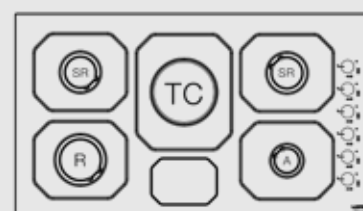

Hob

- flat edge
- thickness 0.7 mm
- stainless steel Aisi 304
- 5 gas burners (1 triple crown)
- Gas-Stop safety device
- side controls knobs
- ceramic cutlery tray

Dimensions (cm - WxD): 90x50

Color: Steel

Finish: Stainless Steel

Burner Type	Max. Input (kW)
A	1,10
SR	1,75
R	2,80
TRIPLE CROWN	3,50