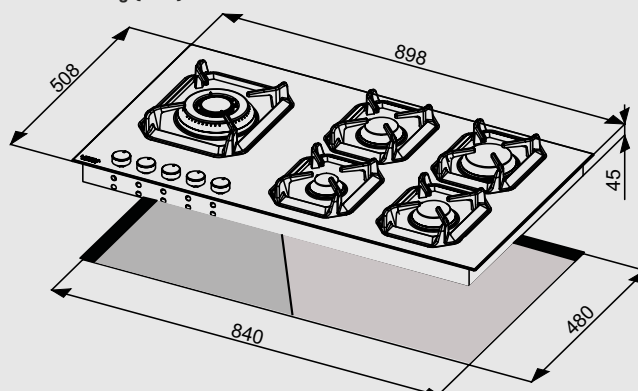

Technical drawing (mm):