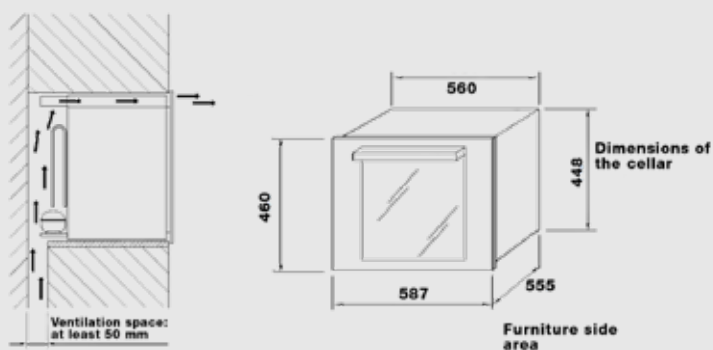

Wine Coolers

- capacity: 24 bottles
- wooden shelves: 3
- power installed: 62 W
- internal micro-ventilation
- cooling system: Compressor (CFC-free)
- refrigerant gas: R600a
- electronic thermostat
- internal LED light

Dimensions (cm - WxDxH): 44.8x56x55.5

Color: Stainless Steel

Finish: Stainless Steel

Technical drawing (mm):