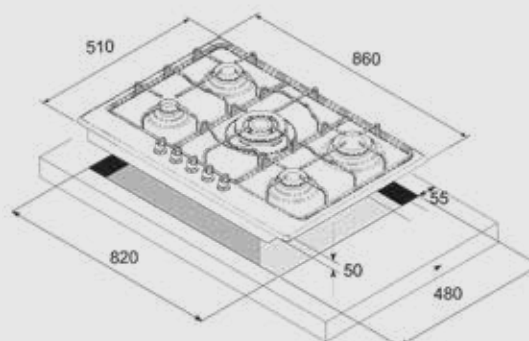

Technical drawing (mm):