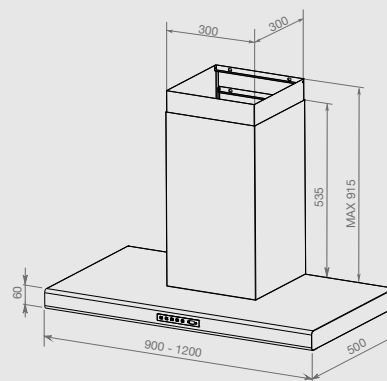

Hood

- led bar 14 Watt
- tangential motor 800 m3/h
- 3 extraction speeds
- 3 metal grease filter
- 2 active carbon filter
- touch control
- remote control

Dimensions (cm - WxDxH): 90x50

Color: Stainless Steel

Finish: Stainless Steel

Technical drawing (mm):