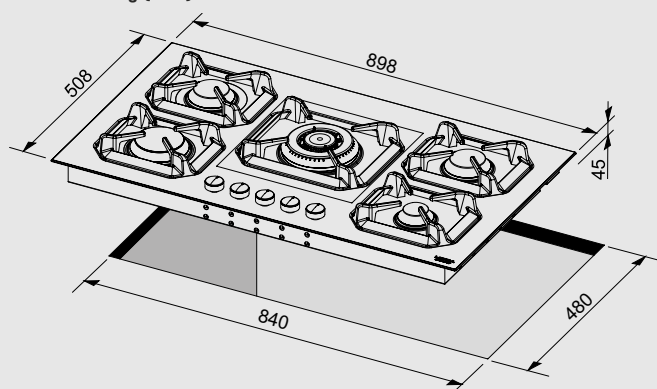

Technical drawing (mm):