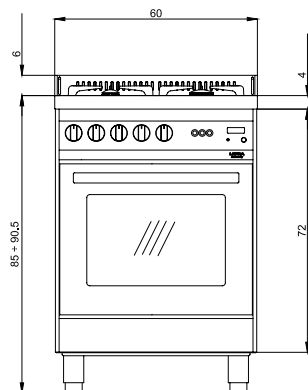

ITEM CODE: 41020095
EAN CODE: 8022389008400

Technical drawing (cm):