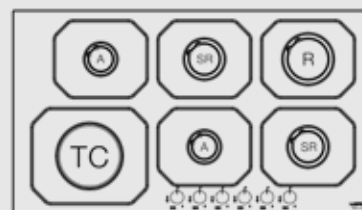

Hob

- flat edge
- thickness 0.7 mm
- stainless steel Aisi 304
- 6 gas burners (1 triple crown)
- Gas-Stop safety device
- frontal control knobs

Dimensions (cm - WxD): 90x50

Color: Steel

Finish: Stainless Steel

Burner Type	Max. Input (kW)
A	1,10
SR	1,75
R	2,80
TRIPLE CROWN	3,50