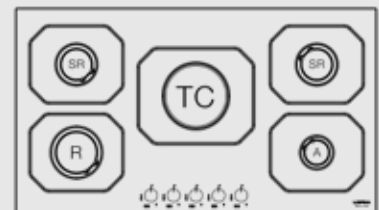

Hob

- flat edge
- 5 gas burners (1 triple crown)
- Gas-Stop safety device
- frontal control knobs

Dimensions (cm - WxD): 90x50

Color: Black Matt

Finish: Brass

Also available with bronze or chrome finish

Burner Type	Max. Input (kW)
A	1,10
SR	1,75
R	2,80
TRIPLE CROWN	3,50