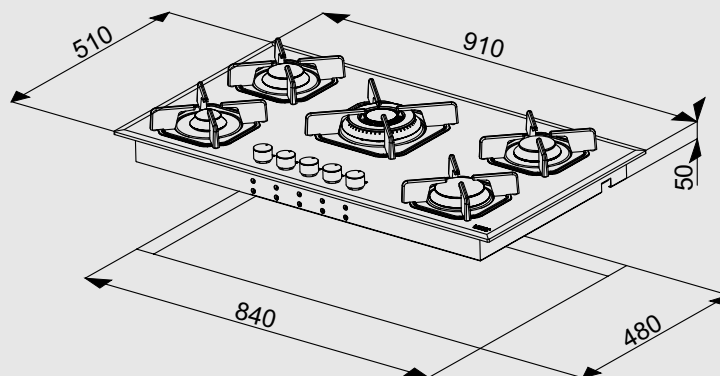

Technical drawing (mm):