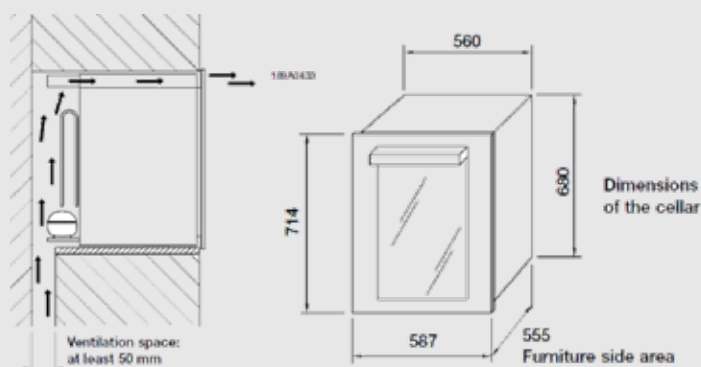

Wine Coolers

- capacity: 36 bottles
- wooden shelves: 3
- power installed: 62 W
- internal micro-ventilation
- cooling system: Compressor (CFC-free)
- refrigerant gas: R600a
- electronic thermostat
- internal LED light

Dimensions (cm - WxDxH): 68x56x55.5

Color: Stainless Steel

Finish: Stainless Steel

Technical drawing (mm):