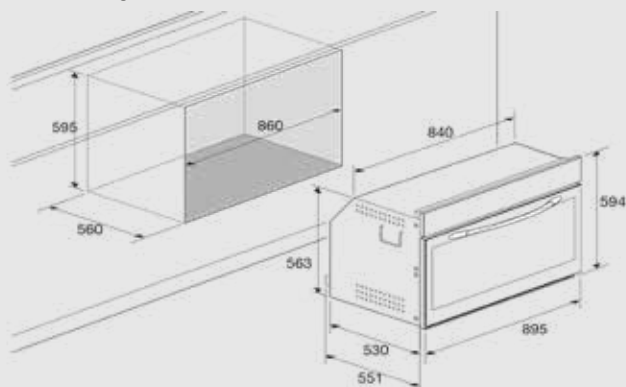

Dimensions (cm - WxDxH): 90x55x60

Color: Stainless Steel

Finish: Stainless Steel

Cooling Fan

Technical drawing (mm):

MICROWAVE OVENS

SMALL SPACE, GREAT POWER

Our combi microwave oven has many functions: you can grill, bake and roast.