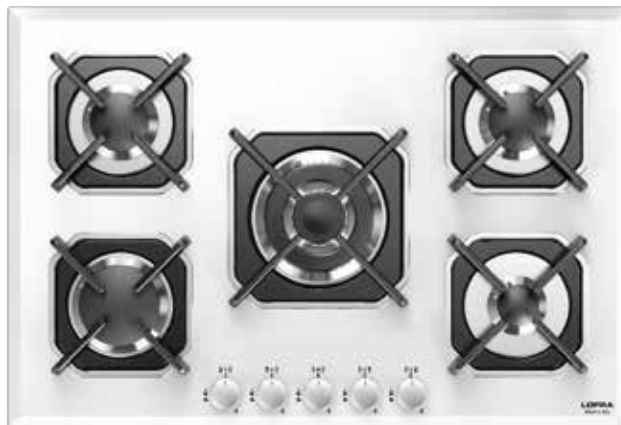

ITEM CODE: 29220214
EAN CODE: 8022389010632

HOBS

Hob

- flat edge
- 5 gas burners (1 triple crown)
- Gas-Stop safety device
- frontal control knobs

Dimensions (cm - WxD): 75x50

Color: Black Glass

Finish: Stainless Steel