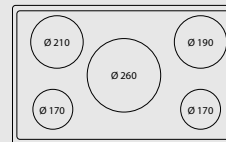

Hob

- 5 cooking zones with booster
- child lock
- residual heating lamp
- removable backguard

Dimensions (cm - WxDxH): 90x60x85 - 90,5

Color: Stainless Steel

Finish: Stainless Steel

Adjustable metal feet

Ø Zone (mm)	Max. Input (W)
170	1400
190	2000
210	3000
260	3000