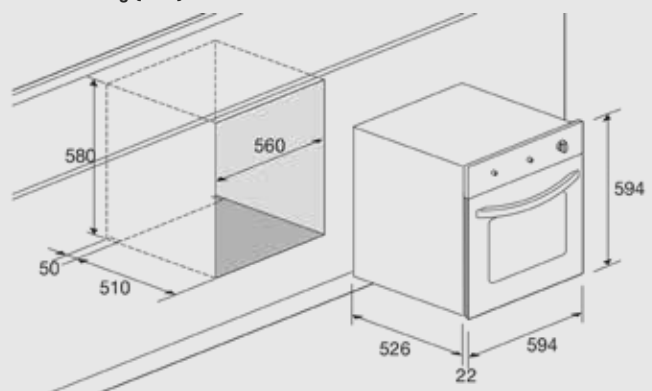

Dimensions (cm - WxDxH): 60x55x60

Color: Black Glass

Finish: Stainless Steel

Cooling Fan

Optional:

- rotisserie

Technical drawing (mm):

AVAILABLE COLORS