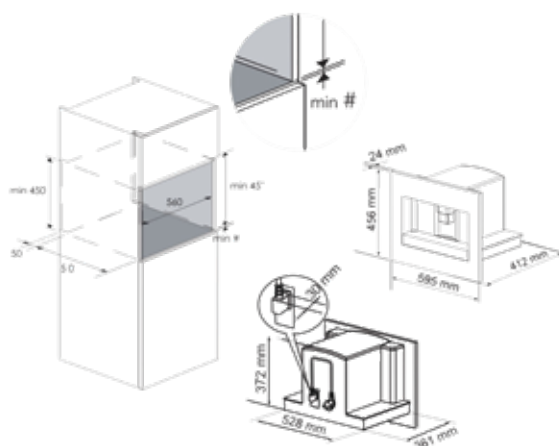

YRR66T

ITEM CODE: 29320228
EAN CODE: 8022389021782

Technical drawing (mm):