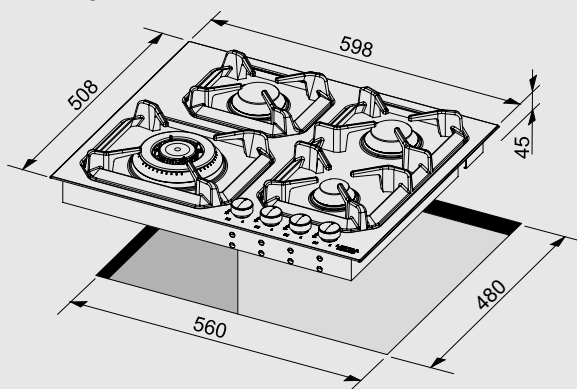

Technical drawing (mm):