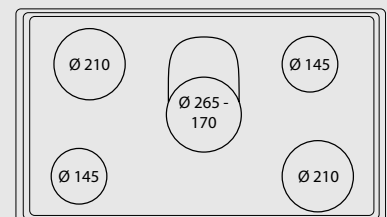

Hob

- vetroceramic
- 5 cooking zones
- indicator power
- residual heat indicator light
- frontal control knobs
- timer
- child lock

Dimensions (cm - WxD): 90x50

Color: Black Glass

Ø Zone (mm)	Max. Input (W)
145	1200
180	1800
210	2200
265 - 170	2200 - 1400