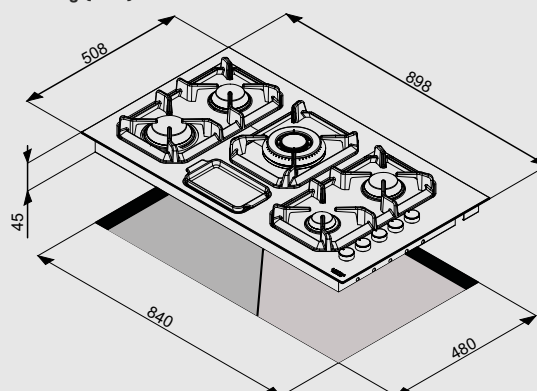

Technical drawing (mm):