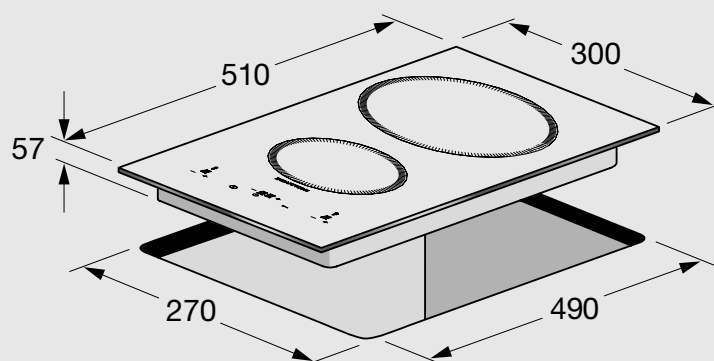

Hob

- vitroceramic
- 2 cooking zones
- power indicator
- residual heat indicator light
- frontal control knobs
- timer
- child lock

Dimensions (cm - WxD): 30x50

Color: Black Glass

Ø Zone (mm)	Max. Input (W)
145	1200
180	1800

Technical drawing (mm):