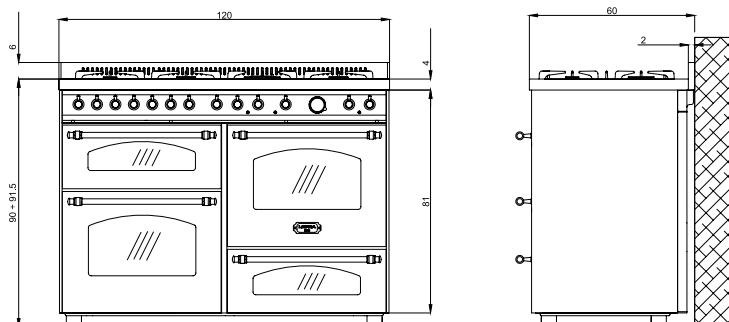

Technical drawing (cm):