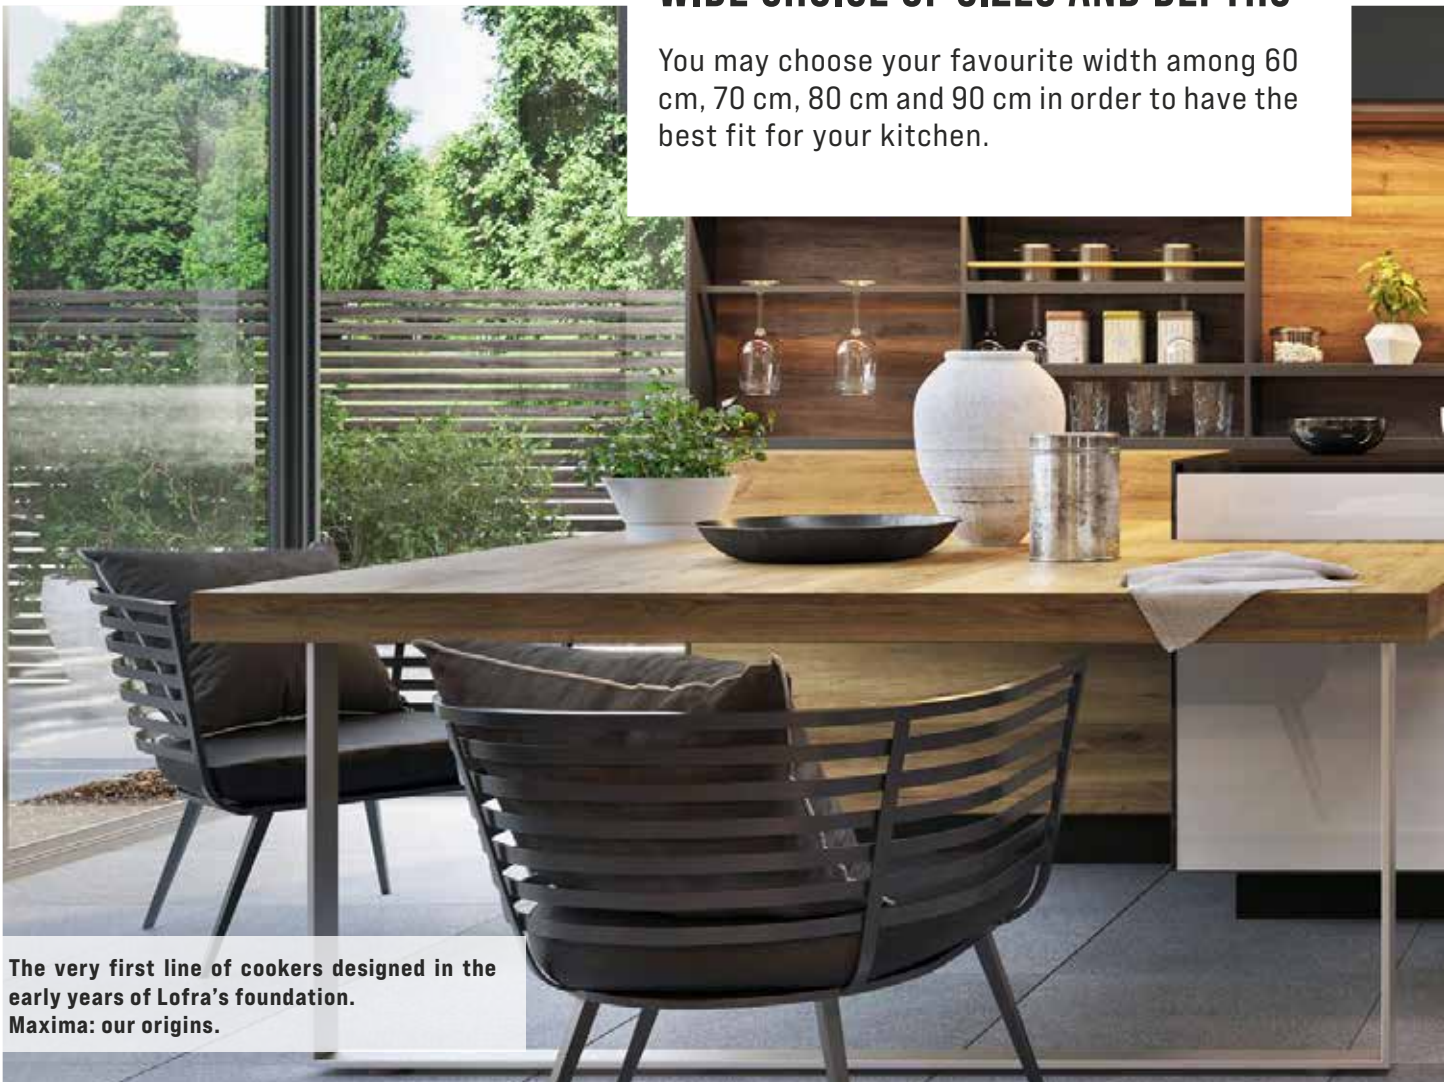

WIDE CHOICE OF SIZES AND DEPTHS

You may choose your favourite width among 60 cm, 70 cm, 80 cm and 90 cm in order to have the best fit for your kitchen.

The very first line of cookers designed in the early years of Lofra's foundation.
Maxima: our origins.