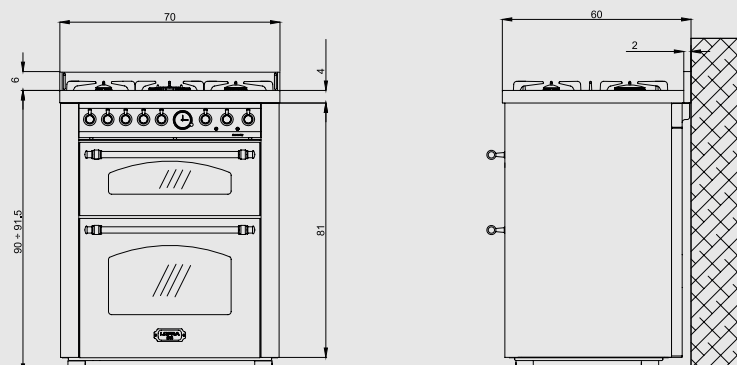

Color:

- Black Matt - RNMUD76MFTE/Ci
- Stainless Steel - RSUD76MFTE/Ci

Finish: Brass

Also available with bronze or chrome finish

Adjustable metal feet

Burner Type	Max. Input (kW)
A	1,10
SR	1,75
R	2,80
TRIPLE CROWN	3,70

	Bottom Heat	Top Heat	Grill	Maxi-Grill	Fan
MULTIFUNCTION ELECTRIC OVEN	1650 W	900 W	1500 W	2400 W	2000 W
STATIC OVEN	1200 W	950 W	1900 W	-	-

Technical drawing (cm):