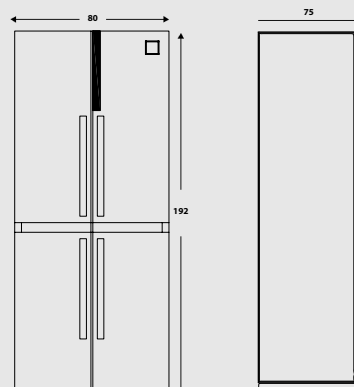

Comfort

- antibacterial treatment: Deodorizer
- electronic control panel
- acoustic signalling of door opening

Dimensions (cm - WxDxH): 80x75x192 cm

Color: Black Matt

Finish: Brass

Also available with bronze or chrome finish

Technical drawing (cm):