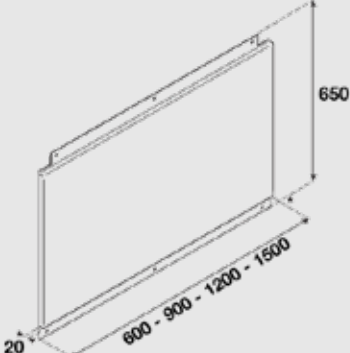

Technical drawing (mm):

SPLASHBACKS