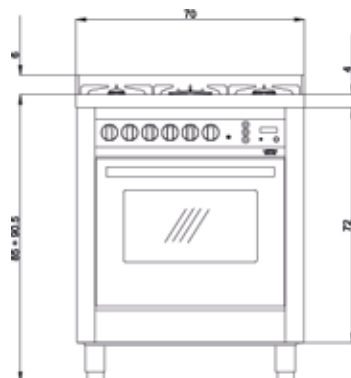

ITEM CODE: 60110021
EAN CODE: 8022389008707

Technical drawing (cm):