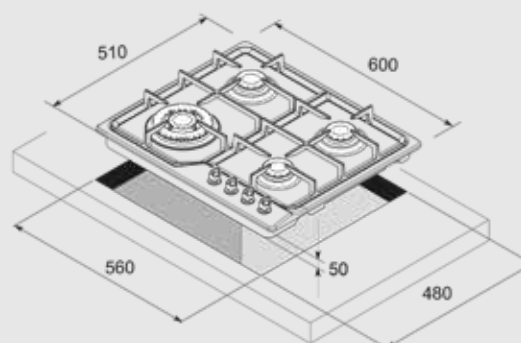

HDS640

Hob

- 4 gas burners
- Gas-Stop safety device
- frontal control knob

Technical drawing (mm):