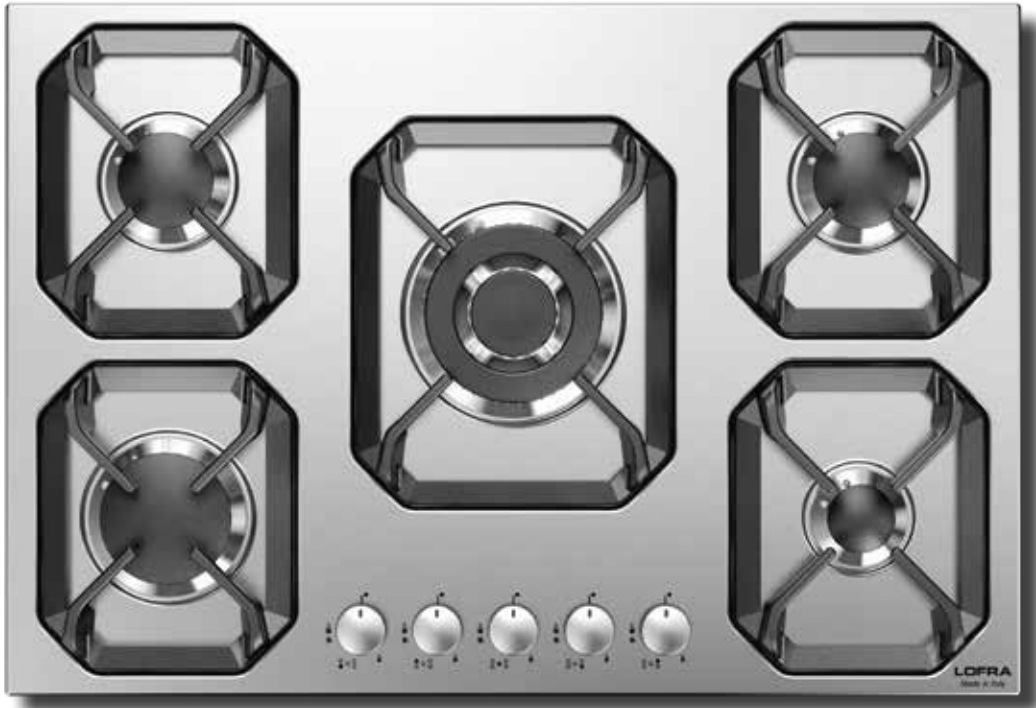

Color: Steel

Finish: Stainless Steel

Burner Type	Max. Input (kW)
A	1,10
SR	1,75
R	2,80
TRIPLE CROWN	3,50

Technical drawing (mm):

URANO 75

HLS7A0

ITEM CODE: 29220208
EAN CODE: 8022389011028

Hob