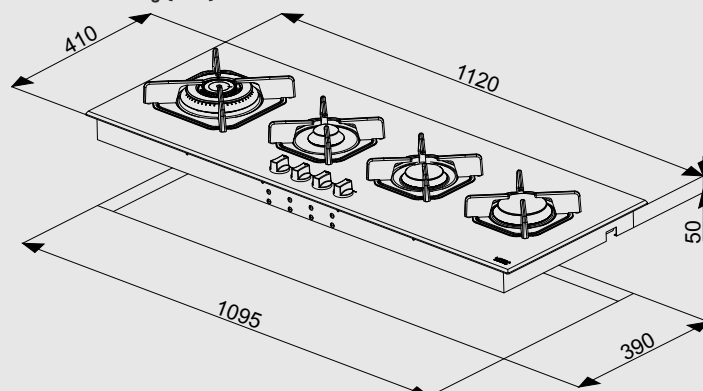

Technical drawing (mm):