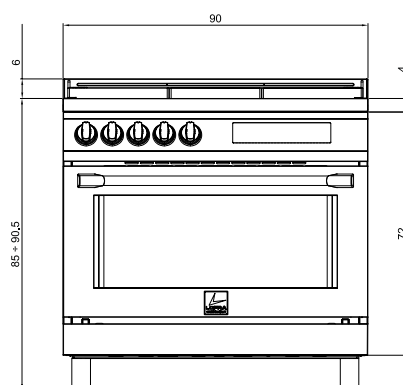

ITEM CODE: 60060068
EAN CODE: 8022389021294

Technical drawing (cm):