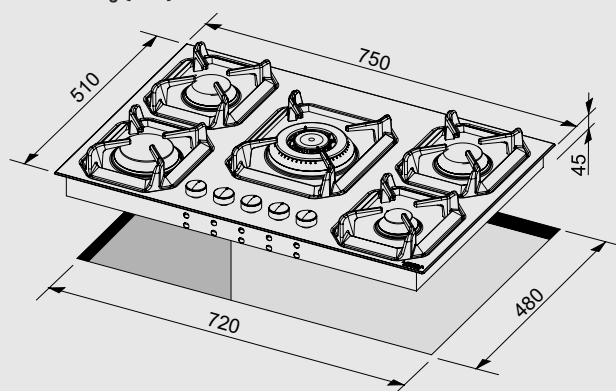

Technical drawing (mm):