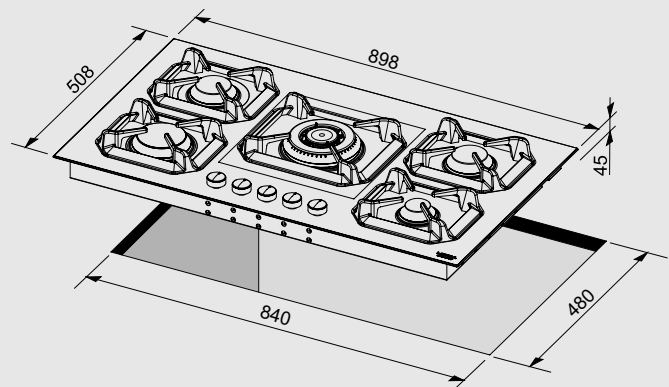

Technical drawing (mm):