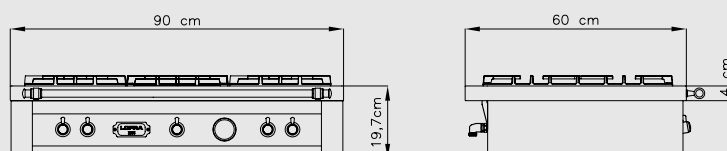

Technical drawing (cm):