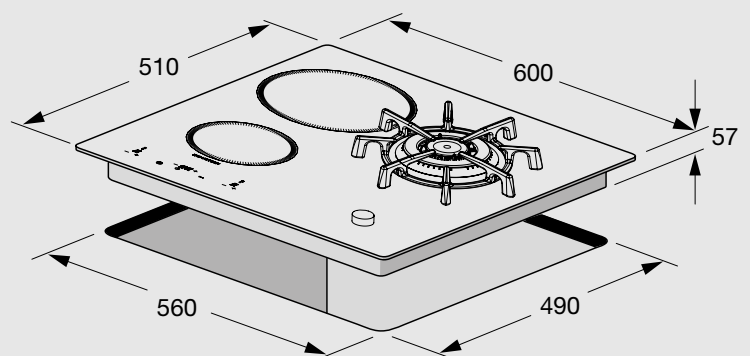

Technical drawing (mm):