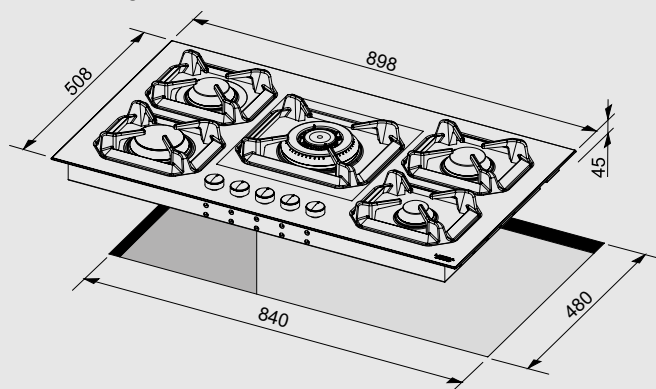

Dimensions (cm - WxD): 90x50

Color: Steel

Finish: Stainless Steel

Burner Type	Max. Input (kW)
A	1,10
SR	1,75
R	2,80
TRIPLE CROWN	3,50

Technical drawing (mm):

NETTUNO 90

HLS9B0

ITEM CODE: 29230221
EAN CODE: 8022389009117