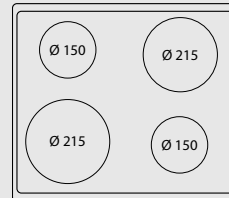

Hob

- induction
- 4 booster cooking zones
- child lock
- residual heat indicator light

Dimensions (cm - WxDxH): 60x60x85 - 90,5

Color: Stainless Steel

Finish: Stainless Steel

Adjustable metal feet