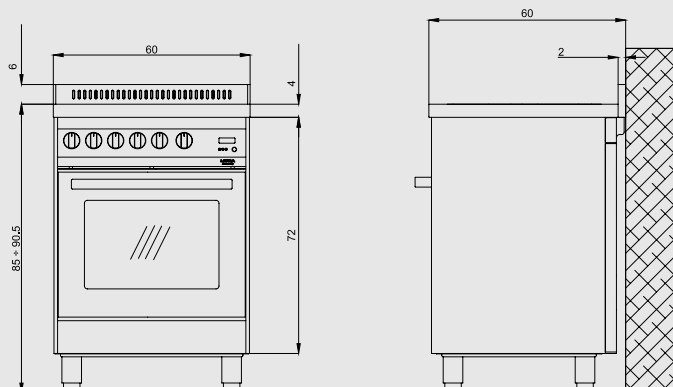

Main Oven

- multifunction electric oven
- 72 l gross capacity
- 9 cooking programs
- internal dimensions (cm - WxDxH): 47,9x40x36x9
- max temperature: 270°
- electric grill
- digital programmer
- digital timer
- telescopic shelves support

	Bottom Heat	Top Heat	Grill	Maxi-Grill	Fan
MULTIFUNCTION ELECTRIC OVEN	1650 W	900 W	1500 W	2400 W	2000 W

Power absorbed: 9.810 W

Technical drawing (cm):