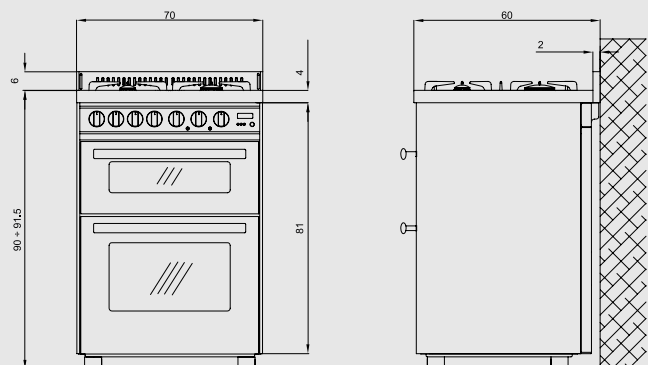

Upper Oven

- electric static oven
- 40 l gross capacity
- internal dimensions (cm - WxDxH): 47,9x44,8x17,6
- max temperature: 260°
- electric grill
- fixed oven guides

Power absorbed: 4.780 W
Gas consumption: 12,15 kW

Technical drawing (cm):