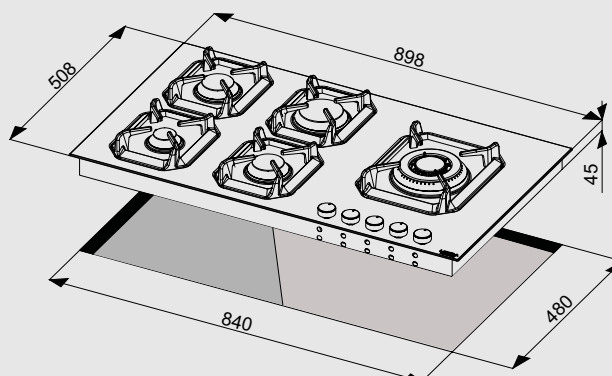

Technical drawing (mm):