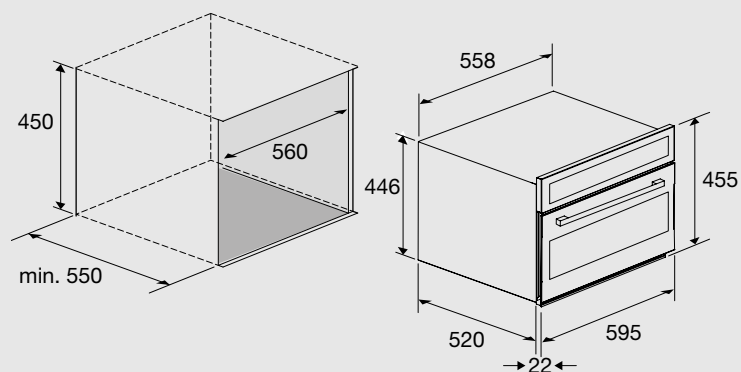

Dimensions (cm - WxDxH): 60x55x45

Color: Ivory

Finish: Brass

Also available with bronze or chrome finish

Cooling Fan

Technical drawing (mm):

AVAILABLE COLORS

FMRS66ME