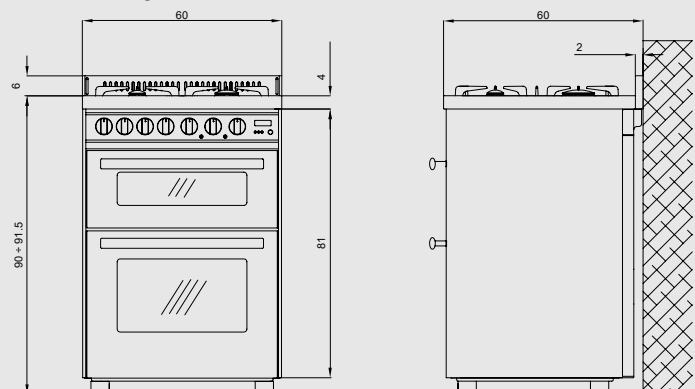

Upper Oven

- electric static oven
- 40 l gross capacity
- internal dimensions (cm - WxDxH): 47,9X44,8X17,6
- max temperature: 260°
- electric grill
- fixed oven guides

Power absorbed: 4.780 W
Gas consumption: 9,35 kW

Technical drawing (cm):