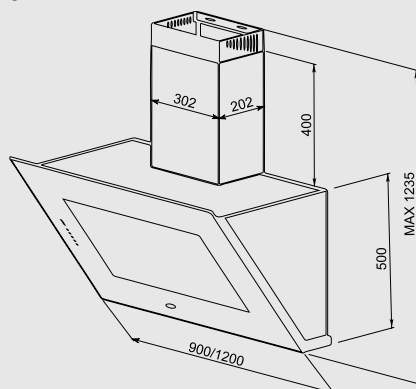

Hood

- led spotlights 2x1.2 Watt
- tangential motor 800m3/h
- 3 extraction speeds
- 1 metal grease filter
- 1 active carbon filter
- touch control
- remote control

Dimensions (cm - WxDxH): 90x50

Color: Black Glass

Finish: Stainless Steel

Technical drawing (mm):