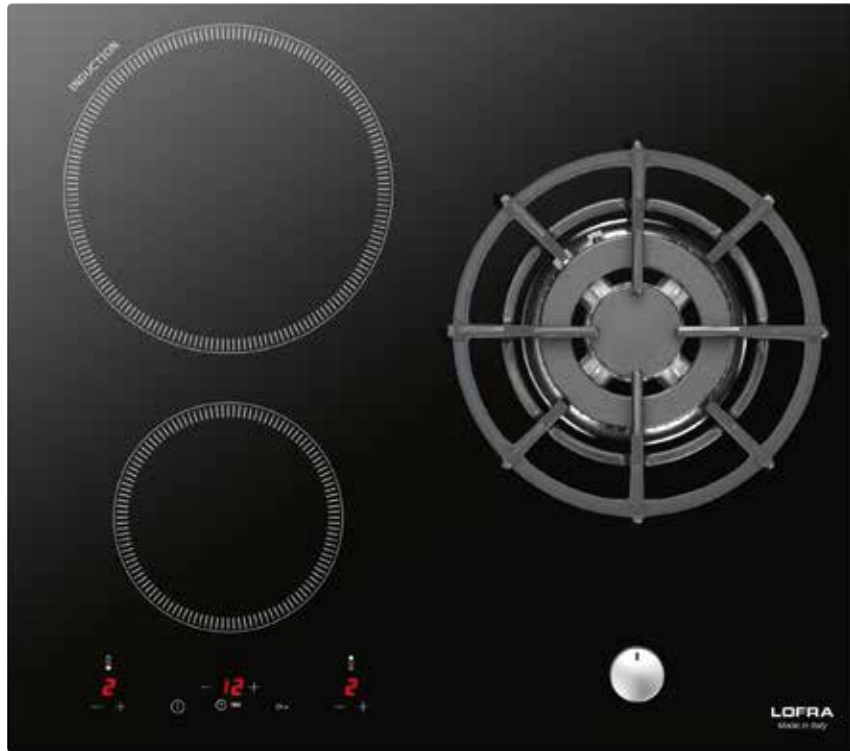

HIN603

HIN604

HIN604

Hob

- induction
- 4 cooking zones
- child lock
- timer
- frontal control knobs
- power indicator
- residual heat indicator light

Technical drawing (mm):

LUNA

HIN612

Technical drawing (mm):

VITROCERAMIC HOBS

MAXIMUM PLEASURE AND MINIMUM EFFORT

Available in 30 cm, 60 cm and 90 cm widths, Lofra Vitroc ceramic hobs make your life easier.

They are the ideal solution for those who want to cook with professional appliances, designed to meet different cooking needs and to be adapted to any kitchen design solution.