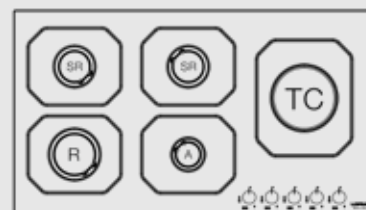

Hob

- flat edge
- thickness 0.7 mm
- stainless steel Aisi 304
- 5 gas burners (1 triple crown RH)
- Gas-Stop safety device
- frontal control knobs

Dimensions (cm - WxD): 90x50

Color: Steel

Finish: Stainless Steel

Burner Type	Max. Input (kW)
A	1,10
SR	1,75
R	2,80
TRIPLE CROWN	3,50