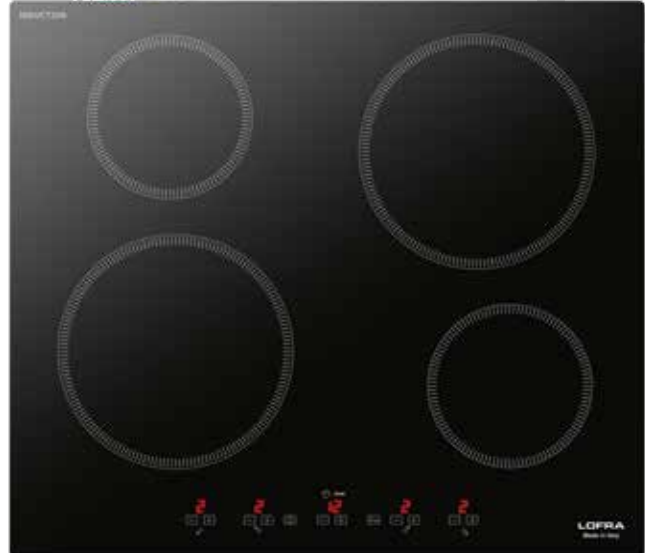

LUNA

HIN603

HIN604