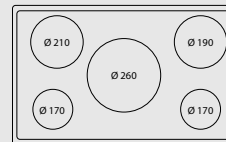

Hob

- induction
- 5 booster cooking zones
- child lock
- residual heat indicator light
- limiter to 7400W

Dimensions (cm - WxDxH): 90x60x85 - 90,5

Color: Black Matt

Finish: Brass

Adjustable metal feet

Also available with bronze or chrome finish