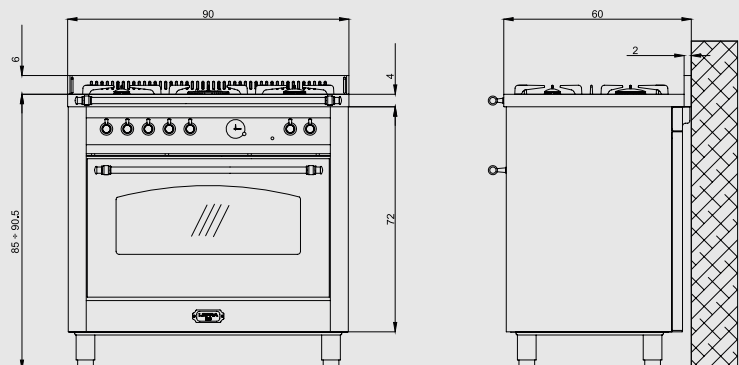

Oven

- multifunction electric oven
- 9 cooking programs
- 101 l gross capacity
- internal dimensions (cm - WxDxH): 67,8x40x37
- max temperature: 270°
- electric grill
- rotisserie
- electronic analogue programmer
- telescopic shelves support

Dimensions (cm - WxDxH): 90x60x85 - 90,5

Color: Black Matt

Finish: Brass

Adjustable metal feet

Also available with bronze or chrome finish

Burner Type	Max. Input (kW)
A	1,10
SR	1,75
R	2,80
TRIPLE CROWN	3,70

	Bottom Heat	Top Heat	Grill	Maxi-Grill	Fan
MULTIFUNCTION ELECTRIC OVEN	1750 W	1000 W	2000 W	3000 W	2500 W

“Easy To Clean” blue enamelling
Cooling Fan

Power absorbed: 3.100 W
Gas consumption: 12,15 kW

Technical drawing (cm):