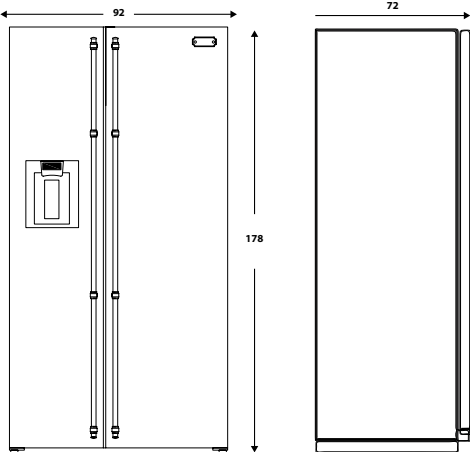

ITEM CODE: 52140832
EAN CODE: 8022389018072

Technical drawing (cm):