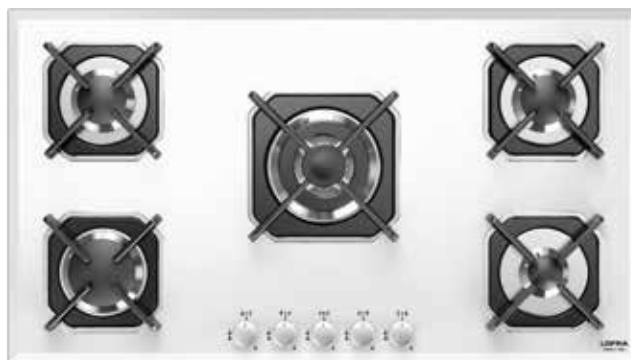

MARTE 90

HGN9EO

HGB9EO

HOBS