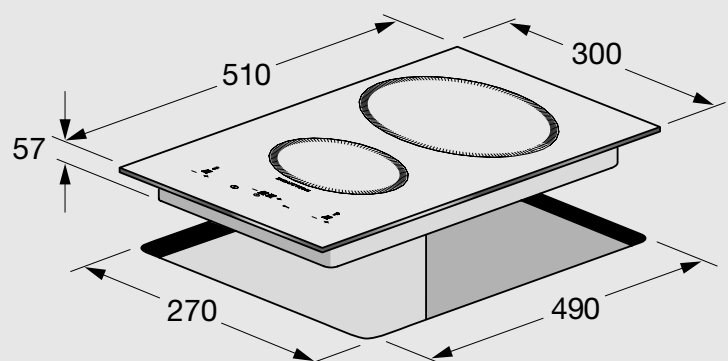

Hob

- induction
- 2 cooking zones
- child lock
- timer
- frontal control knobs
- power indicator
- residual heat indicator light

Dimensions (cm - WxD): 30x50

Color: Black Glass

Ø Zone (mm)	Max. Input (W)	Booster (W)
145	1200	1600
210	1500	2000

Technical drawing (mm):