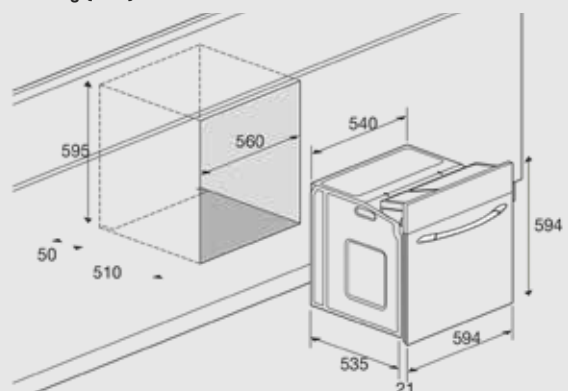

Cooling Fan

Technical drawing (mm):