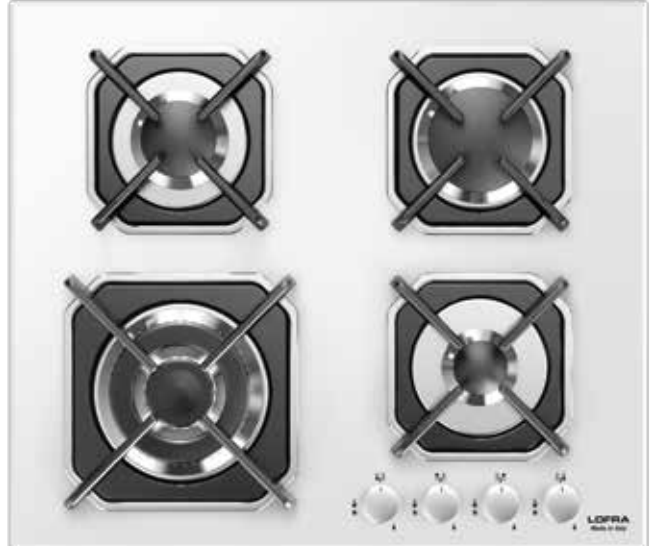

MERCURIO 60

FRONTAL CONTROL KNOBS

HGN660

HGB660