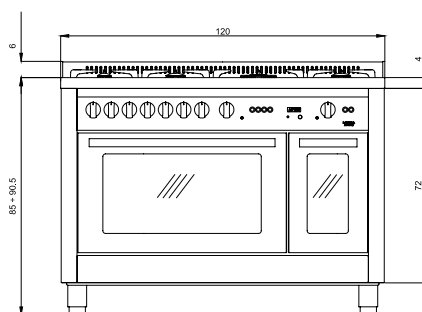

ITEM CODE: 62010012
EAN CODE: 8022389009520

Technical drawing (cm):