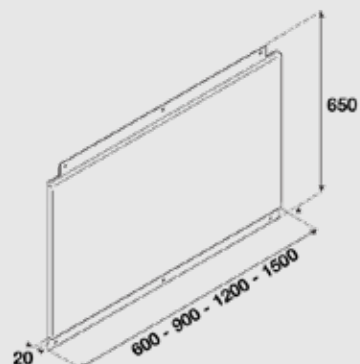

AVAILABLE DIMENSIONS:

MODEL	DIMENSIONS	ITEM CODE	EAN CODE
60 - Bronze Finish:	60x65	21502416	8022389136011
60 - Chrome Finish:	60x65	21502720	8022389016719
60 - Brass Finish:	60x65	21502484	8022389016702
90 - Bronze Finish:	90x65	21502909	8022389136035
90 - Chrome Finish:	90x65	21502415	8022389136028
90 - Brass Finish:	90x65	21502414	8022389135922
120 - Bronze Finish:	120x65	21502751	8022389136059
120 - Chrome Finish:	120x65	21502750	8022389136042
120 - Brass Finish:	120x65	21502749	8022389135908
150 - Brass Finish:	150x65	21503131	8022389136134

Dimensions (cm - WxDxH): 60x65/90x65/120x65/150x65

Color: Stainless Steel

Finish: Brass

Also available with bronze or chrome finish

Technical drawing (mm):