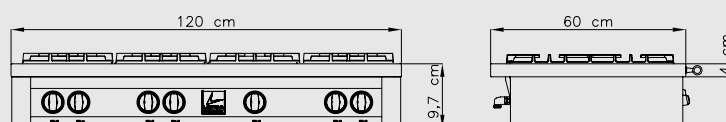

PROFESSIONAL 120

TAS126/7

ITEM CODE: 29230606
EAN CODE: 8022389018928

Hob

- brushed steel finish
- 7 gas brass burners (2 Dual crowns)
- Gas-Stop safety device

Dimensions (cm - WxDxH): 120x60x20

Color: Steel

Finish: Stainless Steel

Burner Type	Max. Input (kW)
A	1,00
SR	1,75
R	3,00
DUAL 125 MM	3,90
DUAL 145 MM	4,50

Technical drawing (cm):