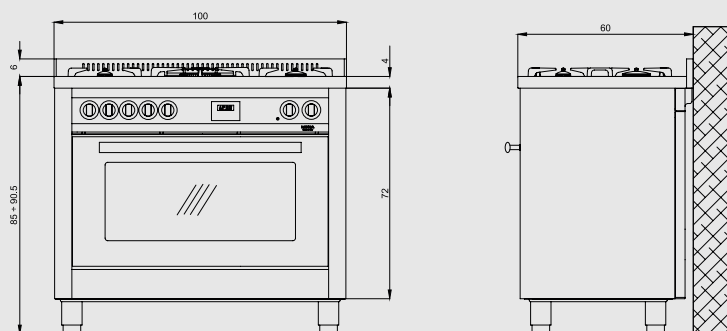

Technical drawing (cm):