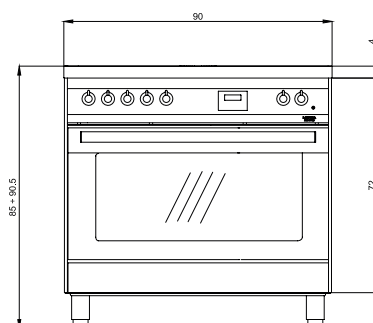

ITEM CODE: 60060079
EAN CODE: 8022389021492

Technical drawing (cm):