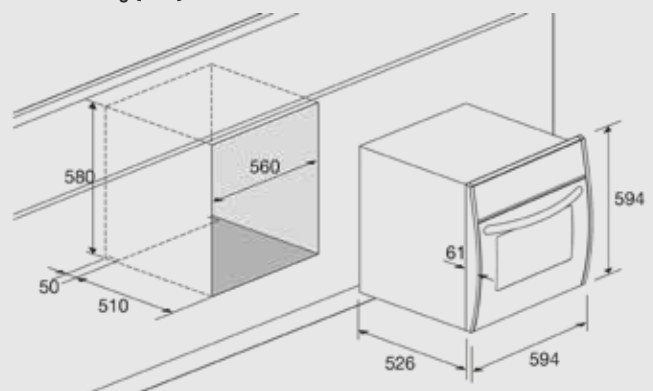

Cooling Fan

1. Optional:
2. rotisserie

Technical drawing (mm):