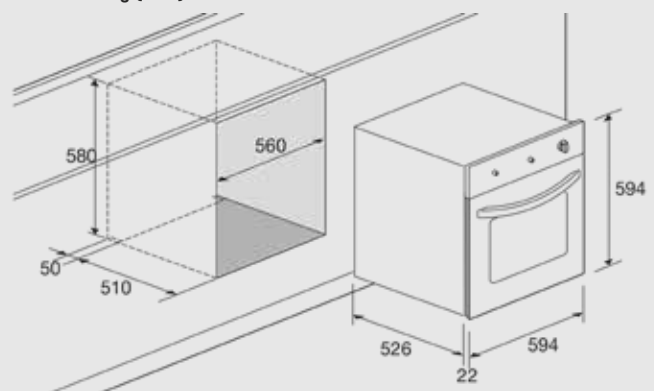

Dimensions (cm - WxDxH): 60x55x60

Color: Black Matt

Finish: Brass

Also available with bronze or chrome finish

Cooling Fan

Optional:

- rotisserie

Technical drawing (mm):