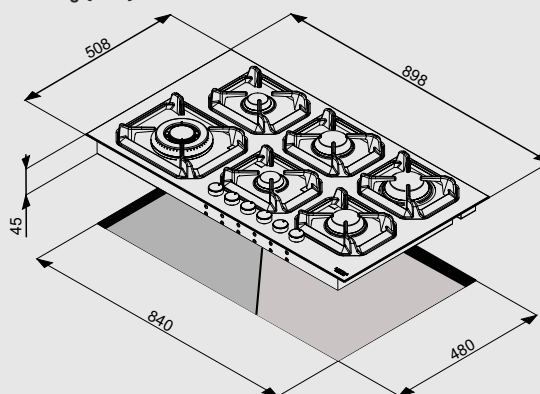

Technical drawing (mm):