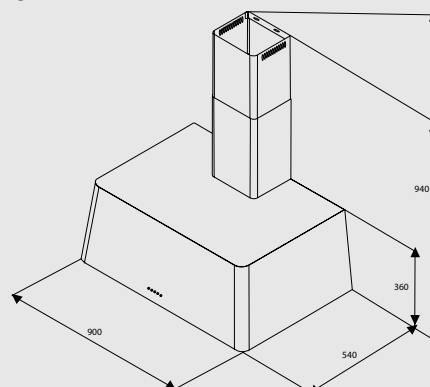

Hood

- led spotlights 2x1.2 Watt
- stainless steel filter holder
- stainless steel chimney
- mechanical push-button panel
- 600m³/h motor class A
- aluminium filters

Dimensions (cm - WxDxH): 90x50

Color: Black Matt

Finish: Stainless Steel

Technical drawing (mm):