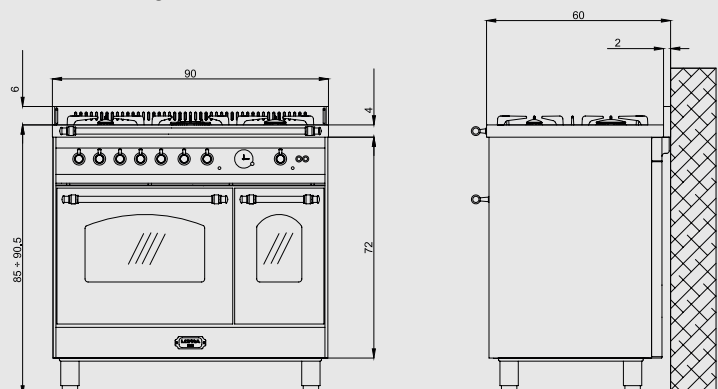

Secondary Oven

- electric static oven
- 35 l gross capacity
- internal dimensions (cm - WxDxH): 23x40,8x36,9
- max temperature: 250°
- electric grill
- rotisserie
- fixed oven guides

“Easy To Clean” blue enamelling
Cooling Fan

Power absorbed: 1.800 W
Gas consumption: 15,45 kW

Dimensions (cm - WxDxH): 90x60x85 - 90,5

Color: Ivory

Finish: Brass

Adjustable metal feet

Also available with bronze or chrome finish

Burner Type	Max. Input (kW)
A	1,10
SR	1,75
R	2,80
TRIPLE CROWN	3,70
GAS OVEN	3,30
GAS GRILL	2,60

	Bottom Heat	Top Heat	Grill	Maxi-Grill	Fan
STATIC OVEN	1200 W	500 W	1000 W	-	-

Technical drawing (cm):