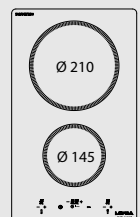

- induction
- 2 cooking zones
- child lock
- timer
- frontal control knobs
- power indicator
- residual heat indicator light

Dimensions (cm - WxD): 30x50

Color: Black Glass

Ø Zone (mm)	Max. Input (W)	Booster (W)
145	1200	1600
210	1500	2000