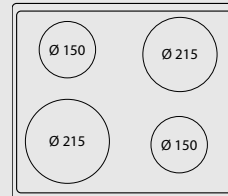

Color:

- Black Matt - RNM66MFT/4i
- Ivory - RBI66MFT/4i

Finish: Brass

Adjustable metal feet

Also available with bronze or chrome finish