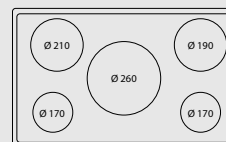

Hob

- induction
- 5 booster cooking zones
- child lock
- residual heat indicator light
- limiter to 7400W

Dimensions (cm - WxDxH): 90x60x85 - 90,5

Color: Black Matt

Finish: Brass

Adjustable metal feet

Also available with bronze or chrome finish