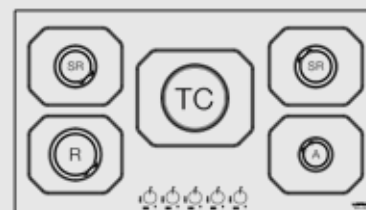

Hob

- flat edge
- thickness 0.7 mm
- stainless steel Aisi 304
- 5 gas burners (1 triple crown)
- Gas-Stop safety device
- frontal control knobs

Dimensions (cm - WxD): 90x50

Color: Steel

Finish: Stainless Steel

Burner Type	Max. Input (kW)
A	1,10
SR	1,75
R	2,80
TRIPLE CROWN	3,50