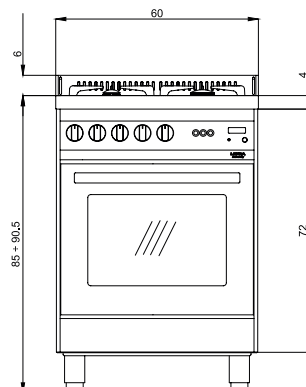

ITEM CODE: 60020030
EAN CODE: 8022389008653

Technical drawing (cm):