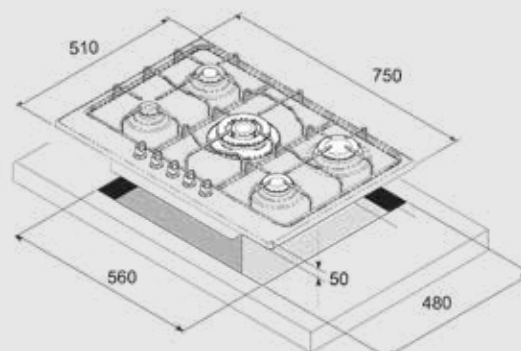

Technical drawing (mm):