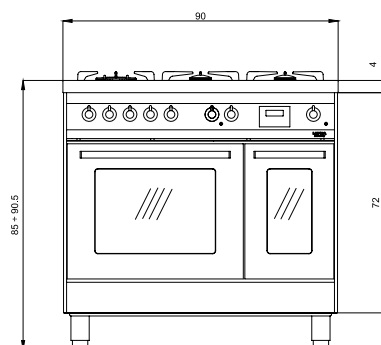

ITEM CODE: 60220058
EAN CODE: 8022389021201

Technical drawing (cm):