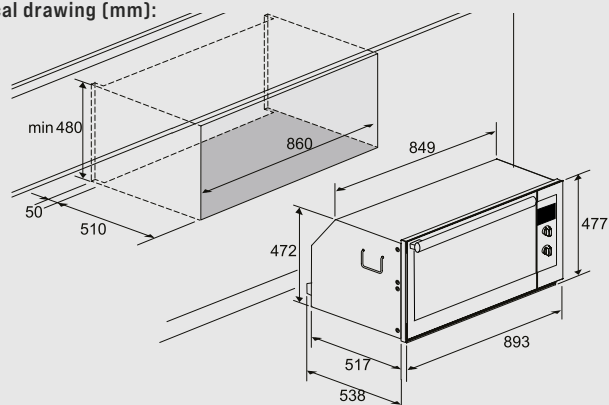

Cooling Fan

Technical drawing (mm):