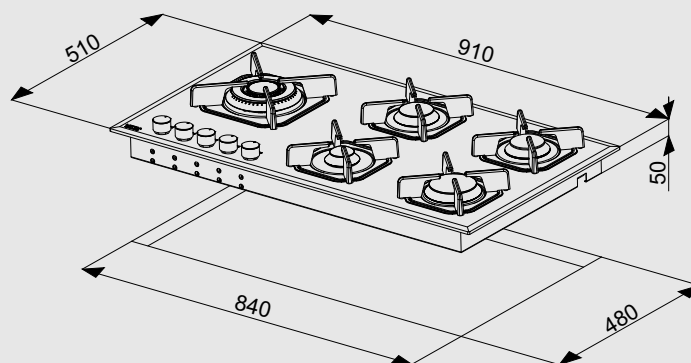

Technical drawing (mm):