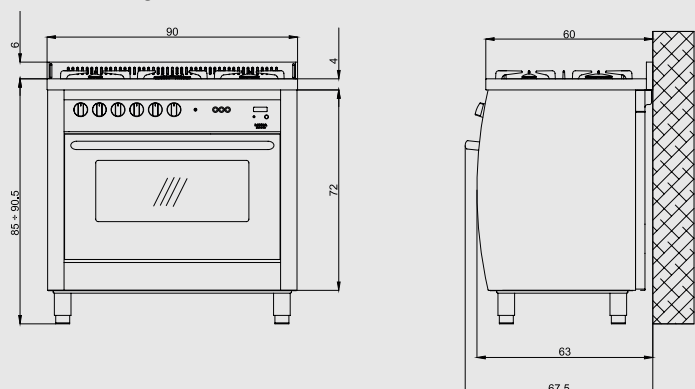

CG96MF/C

Oven

- multifunction electric oven
- 9 cooking programs
- 101 l gross capacity
- internal dimensions (cm - WxDxH): 67,8x40x37
- max temperature: 250°
- electric grill
- digital programmer
- telescopic shelves support

Power absorbed: 3.070 W

Gas consumption: 12,15 kW

Technical drawing (cm):