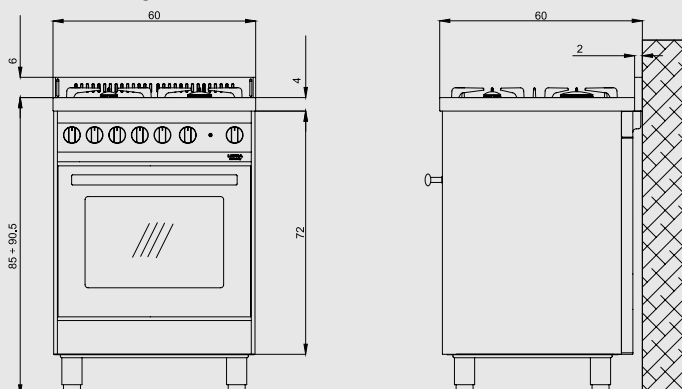

M66MF/C

Oven

- multifunction electric oven
- 9 cooking programs
- 72 l gross capacity
- internal dimensions (cm - WxDxH): 47,9x40x36,9
- max temperature: 240°
- electric grill
- electromechanical timer
- fixed oven guides

Power absorbed: 2.600 W
Gas consumption: 9,35 kW

Technical drawing (cm):