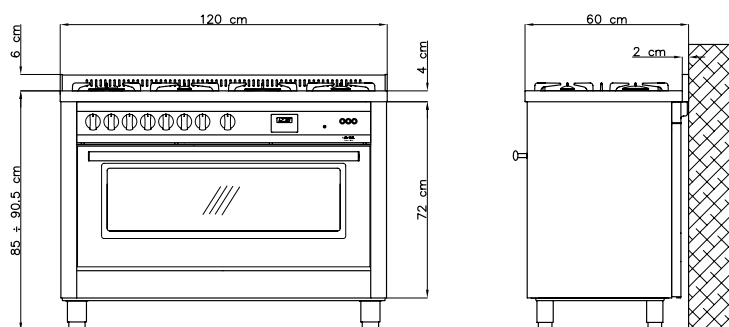

ITEM CODE: 41120003
EAN CODE: 8022389021416

Technical drawing (cm):