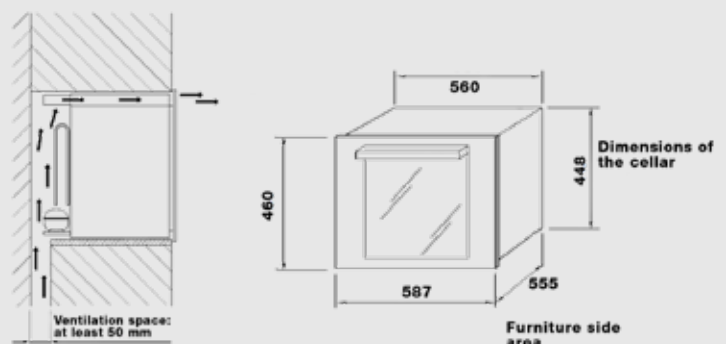

Dimensions (cm - WxDxH): 44.8x56x55.5

Color: Black Matt

Finish: Brass

Technical drawing (mm):

AVAILABLE COLORS

ZBRB124T

ITEM CODE: 52160328
EAN CODE: 8022389020969

ZBRS24T