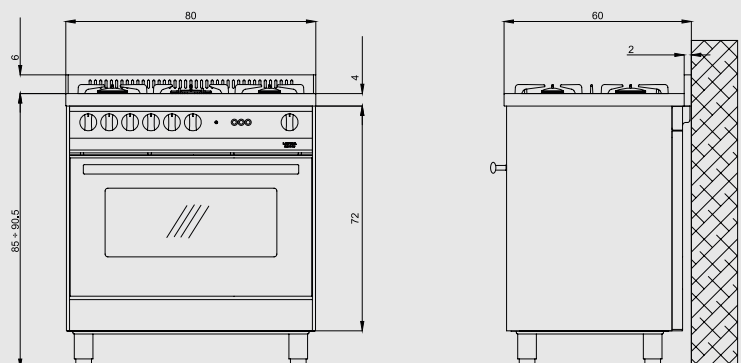

Power absorbed: 3.070 W
Gas consumption: 12.15 kW

Technical drawing (cm):

MAXIMA 90

MG96GV/C

MG96MF/C

ITEM CODE: 41060103
EAN CODE: 8022389012629

ITEM CODE: 60060045
EAN CODE: 8022389012636

Hob