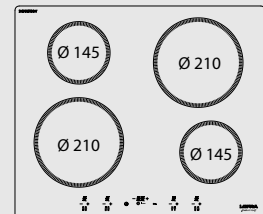

LUNA

HIN603

HIN604

ITEM CODE: 29210237
EAN CODE: 8022389020877

ITEM CODE: 29211102
EAN CODE: 8022389004570

HIN603

Dimensions (cm - WxD): 60x50
Color: Black Glass

Hob

- induction
- 3 cooking zones
- child lock
- timer
- frontal control knobs
- power indicator
- residual heat indicator light

HIN603			HIN604		
Ø Zone (mm)	Max. Input (W)	Booster (W)	Ø Zone (mm)	Max. Input (W)	Booster (W)
145	1100	1400	145	1200	1600
210	1400	2000	210	1500	2000
240	2300	3000			

HIN603

HIN604

HIN604

Hob

- induction
- 4 cooking zones
- child lock
- timer
- frontal control knobs
- power indicator
- residual heat indicator light

Technical drawing (mm):