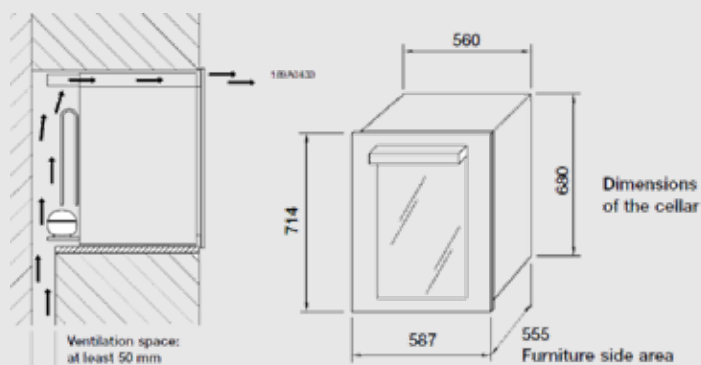

Wine Coolers

- capacity: 36 bottles (max. 46)
- wooden shelves: 5
- power installed: 65 W
- internal micro-ventilation
- cooling system: Compressor (CFC-free)
- refrigerant gas: R600a
- electronic thermostat
- double temperature: optional
- internal LED light

Dimensions (cm - WxDxH): 68x56x55.5

Color: Black Matt

Finish: Brass

Technical drawing (mm):