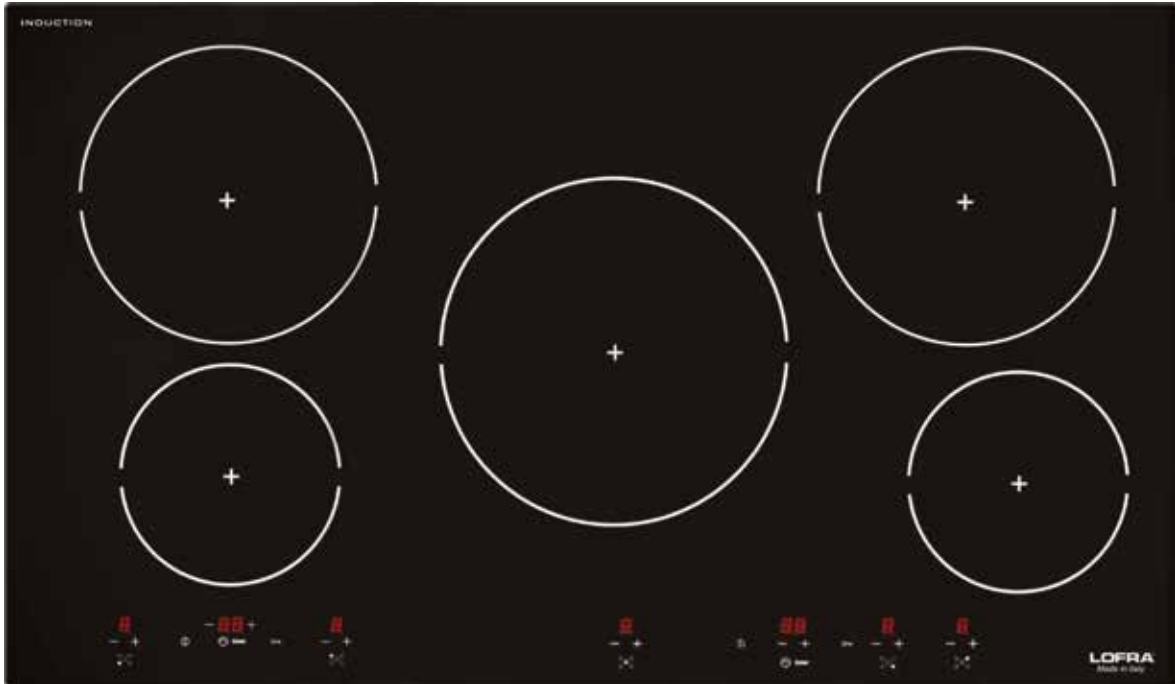

LUNA

HIN905

OBS