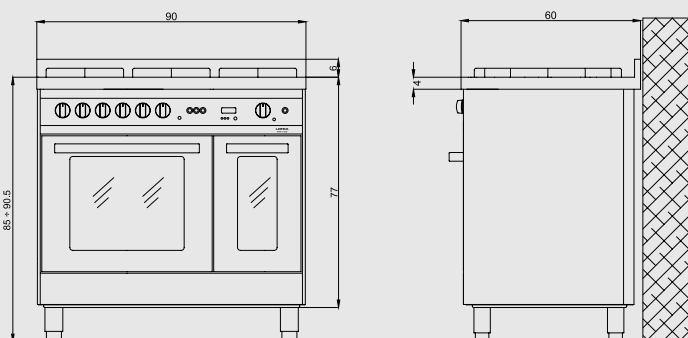

PROFESSIONAL 90

PD96GVE/C

ITEM CODE: 60220018
EAN CODE: 8022389008219

PD96MFE/C

ITEM CODE: 60220037
EAN CODE: 8022389017815

PROFESSIONAL

Hob

- brushed steel
- 5 gas burners (1 triple crown)
- Gas-Stop safety device

Dimensions (cm - WxDxH): 90x60x85 - 90,5

Color: Stainless Steel
Finish: Stainless Steel
Adjustable metal feet

Burner Type	Max. Input (kW)
A	1,10
SR	1,75
R	2,80
TRIPLE CROWN	3,70
GAS OVEN	3,30

PD96GVE/CI

Main Oven

- convection gas oven
- 72 l gross capacity
- internal dimensions (cm - WxDxH): 47,9x40x36,9
- max temperature: 270°
- electric grill
- digital programmer
- telescopic shelves support

Secondary Oven

- electric static oven
- 35 l gross capacity
- internal dimensions (cm - WxDxH): 23x40,8x36,9
- max temperature: 250°
- electric grill
- fixed oven guides

Power absorbed: 3.280 W
Gas consumption: 15,45 kW

	Bottom Heat	Top Heat	Grill	Maxi-Grill	Fan
CONVECTION GAS OVEN	-	-	1500 W	-	-
MULTIFUNCTION ELECTRIC OVEN	1650 W	900 W	1500 W	2400 W	2000 W
STATIC OVEN	1200 W	500 W	1000 W	-	-

Technical drawing (cm):

PD96MFE/CI

Main Oven

- multifunction electric oven
- 72 l gross capacity
- internal dimensions (cm - WxDxH): 47,9x40x36,9
- max temperature: 240°
- electric grill
- rotisserie
- digital timer
- telescopic shelves support

Secondary Oven

- electric static oven
- 35 l gross capacity
- internal dimensions (cm - WxDxH): 23x40,8x36,9
- max temperature: 250°
- electric grill
- rotisserie
- fixed oven guides

Power absorbed: 4.340 W
Gas consumption: 12,15 kW