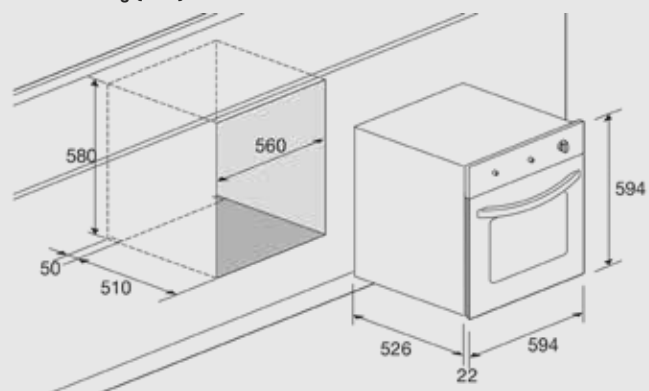

Dimensions (cm - WxDxH): 60x55x60

Color: Black Glass

Finish: Stainless Steel

Cooling Fan

Optional:

- rotisserie

Technical drawing (mm):

AVAILABLE COLORS