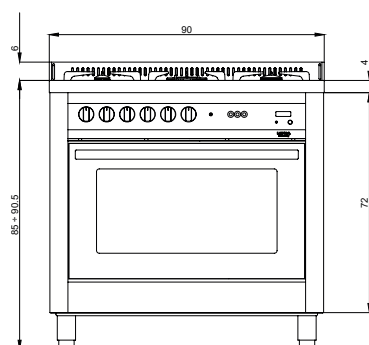

ITEM CODE: 60060030
EAN CODE: 8022389008806

Technical drawing (cm):