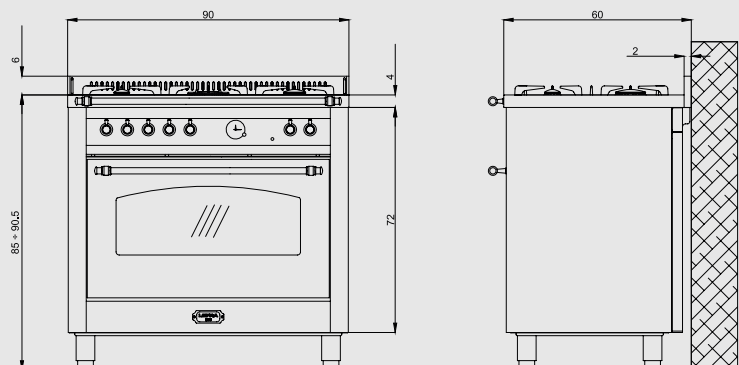

Oven

- convection gas oven
- Gas-Stop safety device
- 101 l gross capacity
- internal dimensions (cm - WxDxH): 67,8x40x37
- max temperature: 260°
- rotisserie
- gas grill
- electronic analogue programmer
- telescopic shelves support

Dimensions (cm - WxDxH): 90x60x85 - 90,5

Color: Black Matt

Finish: Brass

Adjustable metal feet

Also available with bronze or chrome finish

Burner Type	Max. Input (kW)
A	1,10
SR	1,75
R	2,80
TRIPLE CROWN	3,70
GAS OVEN	5,00
GAS GRILL	3,30

“Easy To Clean” blue enamelling
Cooling Fan

Power absorbed: 100 W
Gas consumption: 17,15 kW

Technical drawing (cm):