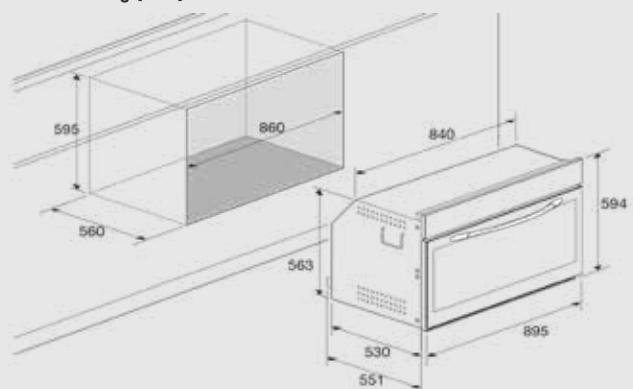

Cooling Fan

Optional:

- rotisserie

Technical drawing (mm):