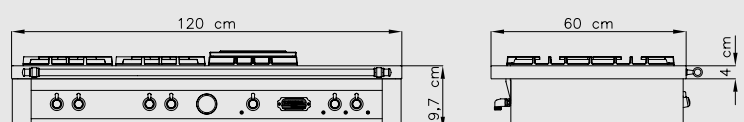

Technical drawing (cm):