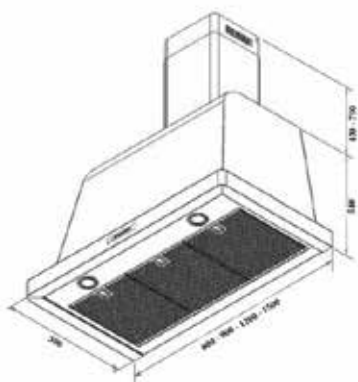

MODEL Dolcevita 90
DIMENSIONS 90x50
ITEM CODE 29200751
EAN CODE 8022389010595

DOLCEVITA

120 & 150 cm

HOODS

Technical drawing (mm):

STAINLESS STEEL

IVORY

RED BURGUNDY