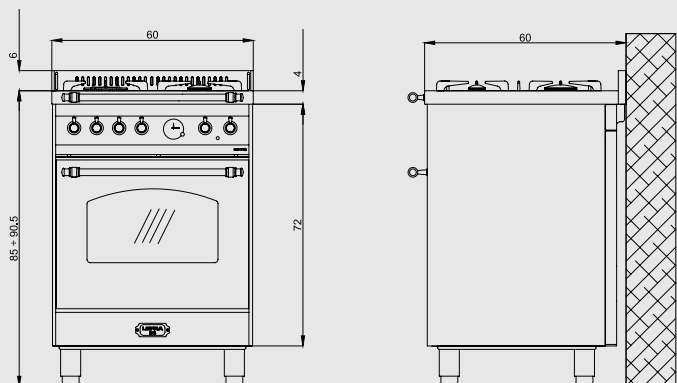

Model	Finish	Item Code	EAN Code
RNM66GVGT/Ci	Bronze	41020103	8022389019161
	Chrome	41020108	8022389021690
RS66GVGT/Ci	Bronze	41020107	8022389020679
	Chrome	41020106	8022389020686