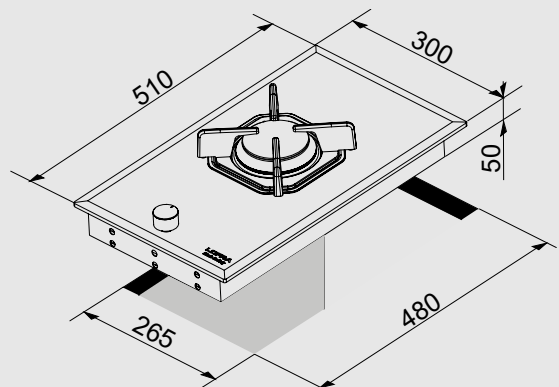

HGN310

Hob

- flat edge
- 1 gas burner
- Gas-Stop safety device
- frontal control knobs

HDS690

HDS640

Technical drawing (mm):