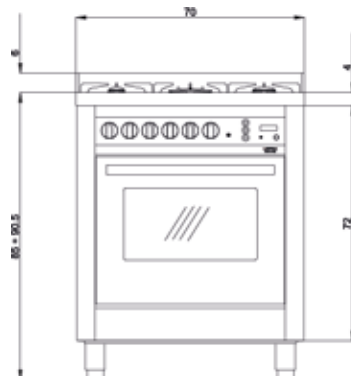

ITEM CODE: 41110090
EAN CODE: 8022389008455

Technical drawing (cm):