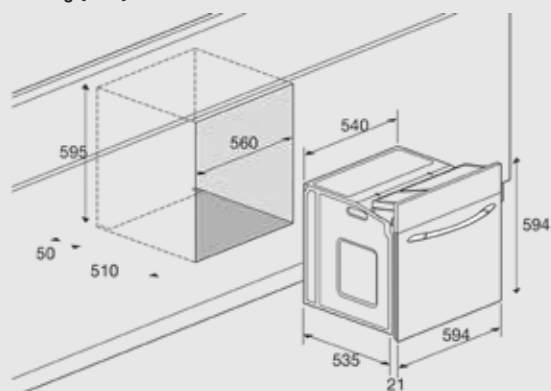

Cooling Fan

Technical drawing (mm):