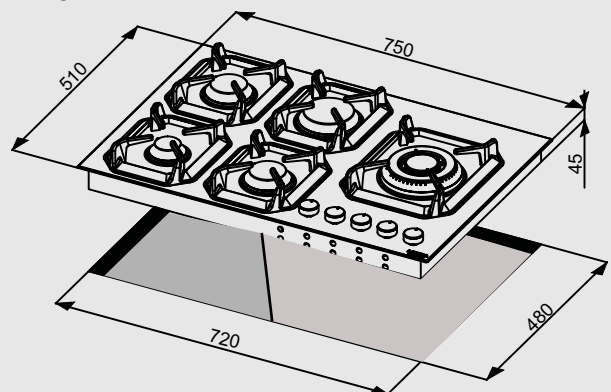

Technical drawing (mm):