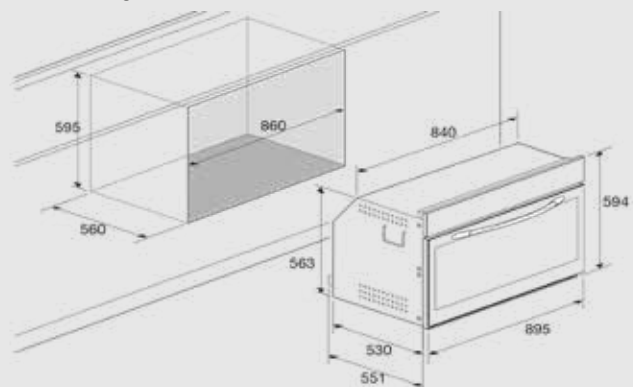

Dimensions (cm - WxDxH): 90x55x60

Color: Stainless Steel/Black Glass

Finish: Stainless Steel

Cooling Fan

Optional:

- rotisserie

Technical drawing (mm):

ONYX