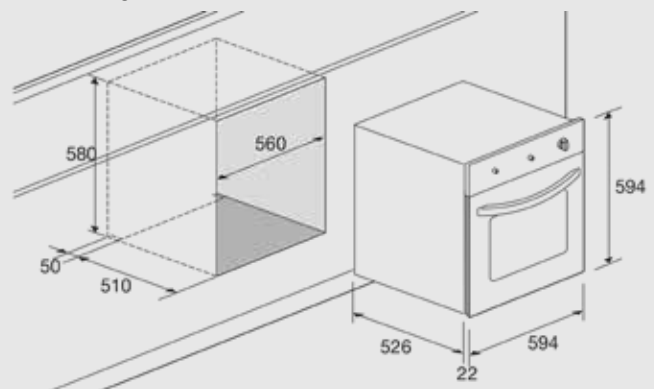

Cooling Fan

Technical drawing (mm):