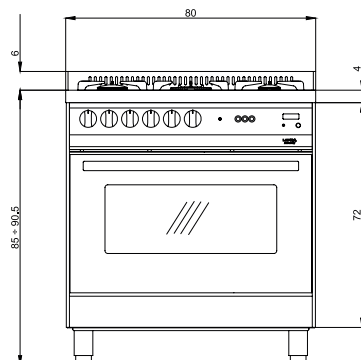

ITEM CODE: 41050075
EAN CODE: 8022389008509

Technical drawing (cm):