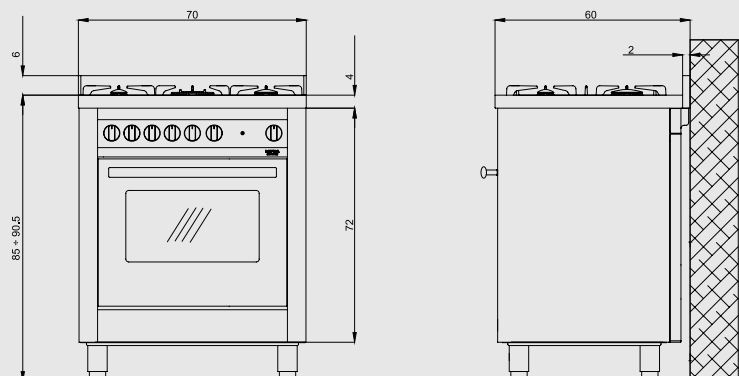

Power absorbed: 2.600 W
Gas consumption: 12.15 kW

Technical drawing (cm):

MAXIMA 80

MG86GV/C

ITEM CODE: 41050081
EAN CODE: 8022389012551

MG86MF/C

ITEM CODE: 60050008
EAN CODE: 8022389012438

Hob