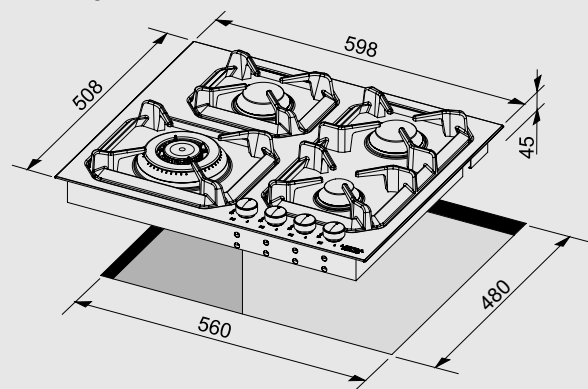

Technical drawing (mm):