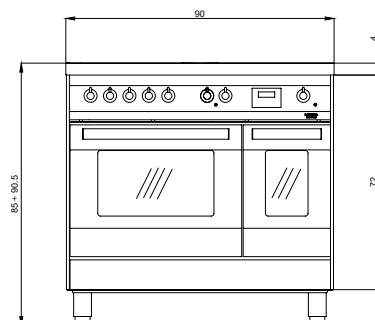

ITEM CODE: 60220059
EAN CODE: 8022389021218

Technical drawing (cm):