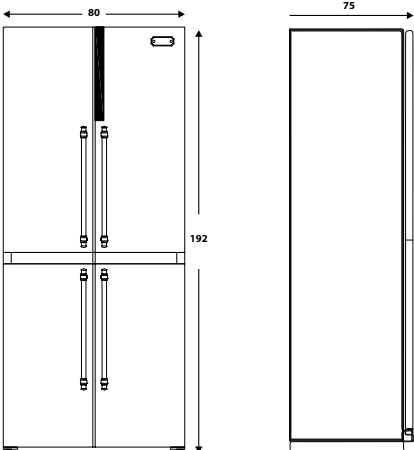

REFRIGERATORS

REFRIGERATORS