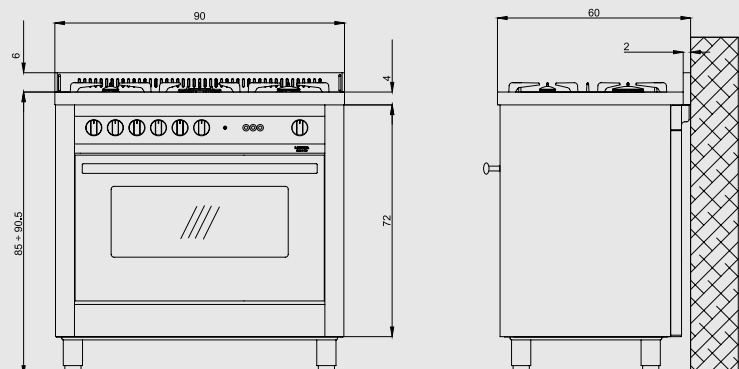

MG96MF/C

Oven

- multifunction electric oven
- 9 cooking programs
- 101 l gross capacity
- internal dimensions (cm - WxDxH): 67,8x40x37
- max temperature: 250°
- electric grill
- electromechanical timer

Power absorbed: 3.070 W
Gas consumption: 12.15 kW

Technical drawing (cm):