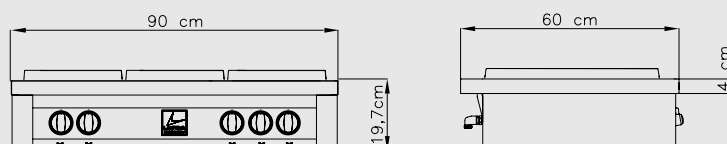

Technical drawing (cm):