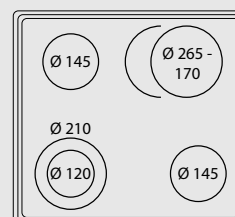

HOBS

Hob

- vitroceramic
- 4 cooking zones
- power indicator
- residual heat indicator light
- frontal control knobs
- timer
- child lock

Dimensions (cm - WxD): 60x50

Color: Black Glass

Ø Zone (mm)	Max. Input (W)
145	1200
210 - 120	2200 - 750
260 - 170	2200 - 1400