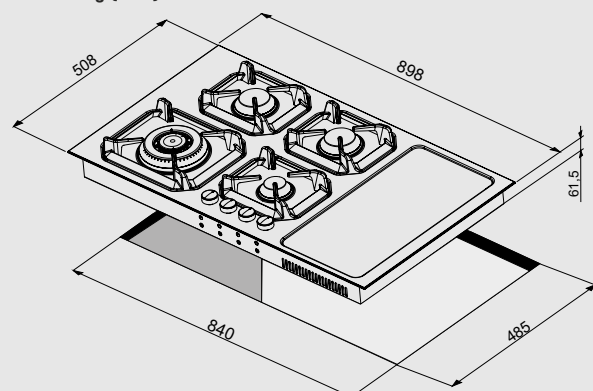

Technical drawing (mm):