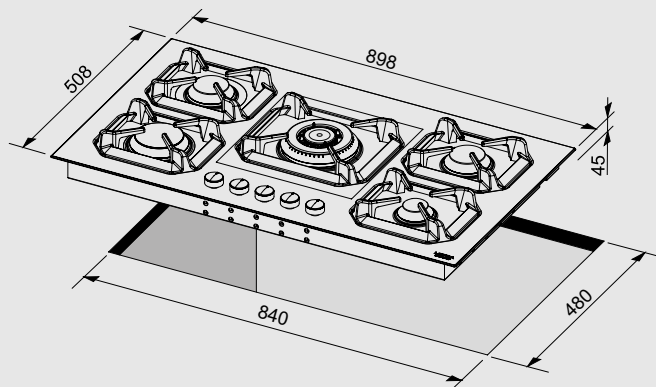

Technical drawing (mm):