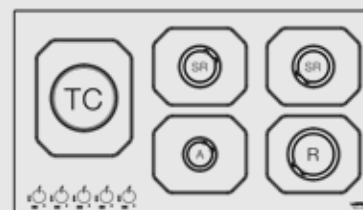

Burner Type	Max. Input (kW)
A	1,10
SR	1,75
R	2,80
TRIPLE CROWN	3,50

Technical drawing (mm):

NETTUNO 90

HLS9C0

ITEM CODE: 29230222
EAN CODE: 8022389009124

Hob

- flat edge
- thickness 0.7 mm
- stainless steel Aisi 304
- 5 gas burners (1 triple crown)
- Gas-Stop safety device
- frontal control knobs