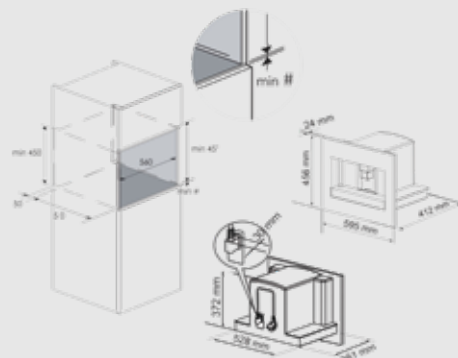

Technical drawing (mm):