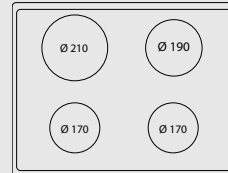

Dimensions (cm - WxDxH): 70x60x90 - 91,5

Color:

- Black Matt - RNMUD76MFTE/4I
- Stainless Steel - RSUD76MFTE/4I

Finish: Brass

Also available with bronze or chrome finish

Adjustable metal feet

Ø Zone (mm)	Max. Input (W)
170	1400
190	2000
210	3000