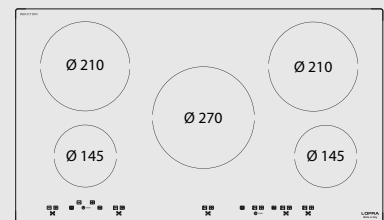

Technical drawing (mm):

VITROCERAMIC HOBS

MAXIMUM PLEASURE AND MINIMUM EFFORT

Available in 30 cm, 60 cm and 90 cm widths, Lofra Vitroc ceramic hobs make your life easier.

They are the ideal solution for those who want to cook with professional appliances, designed to meet different cooking needs and to be adapted to any kitchen design solution.