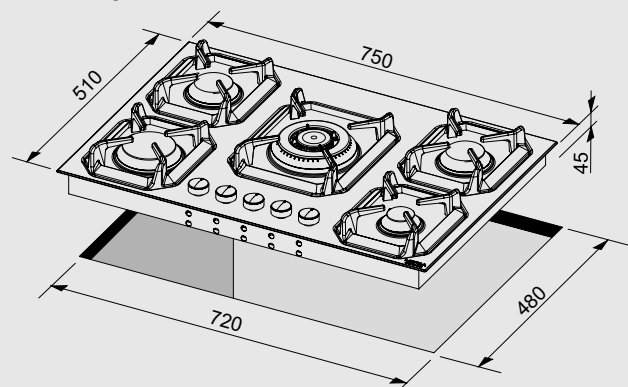

Technical drawing (mm):