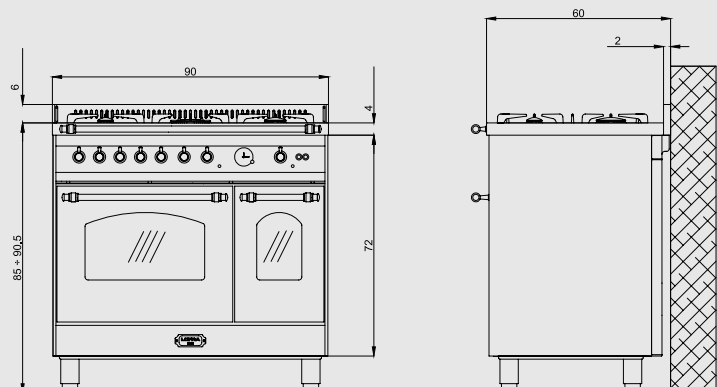

Technical drawing (cm):

“Easy To Clean” blue enamelling
Cooling Fan

Power absorbed: 4.400 W
Gas consumption: 12,15 kW