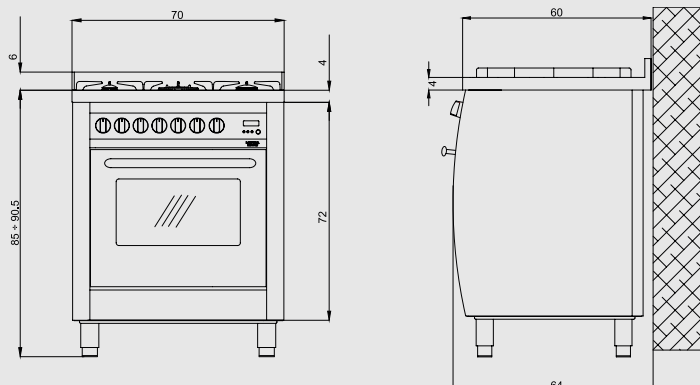

C76MF/C

Oven

- multifunction electric oven
- 9 cooking programs
- 72 l gross capacity
- internal dimensions (cm - WxDxH): 47,9x40x36,9
- max temperature: 240°
- electric grill
- digital programmer
- telescopic shelves support

Power absorbed: 2.600 W
Gas consumption: 12,15 kW

Technical drawing (cm):