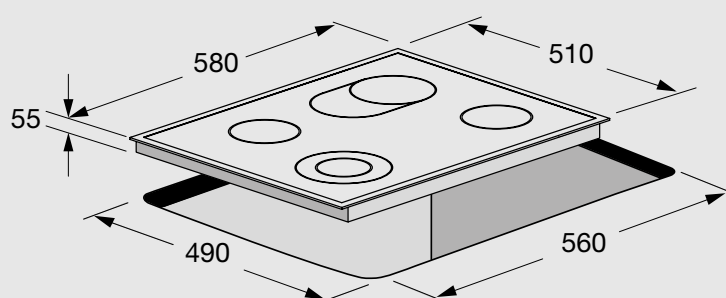

Hob

- vitroceramic
- 4 cooking zones
- power indicator
- residual heat indicator light
- frontal control knobs
- timer
- child lock

Dimensions (cm - WxD): 60x50

Color: Black Glass

Ø Zone (mm)	Max. Input (W)
145	1200
210 - 120	2200 - 750
260 - 170	2200 - 1400

Technical drawing (mm):