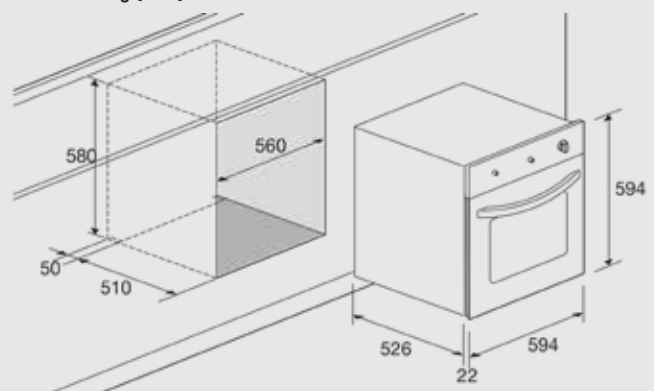

Cooling Fan

Technical drawing (mm):