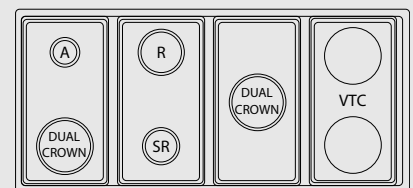

Hob

- brushed steel finish
- 5 gas brass burners [2 Dual crowns]
- Gas-Stop safety device
- 1 two-zone glass ceramic plate

Dimensions (cm - WxDxH): 120x60x20

Color: Ivory

Finish: Brass

Also available with bronze or chrome finish

Burner Type	Max. Input (kW)
A	1,00
SR	1,75
R	3,00
DUAL 125 MM	3,90
DUAL 145 MM	4,50