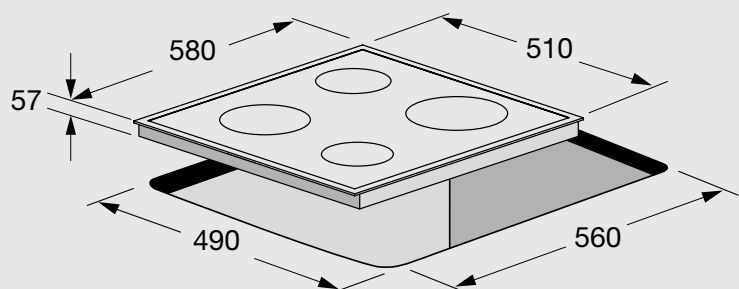

HIN603

HIN604

HIN604

Hob

- induction
- 4 cooking zones
- child lock
- timer
- frontal control knobs
- power indicator
- residual heat indicator light

Technical drawing (mm):

LUNA

HIN612