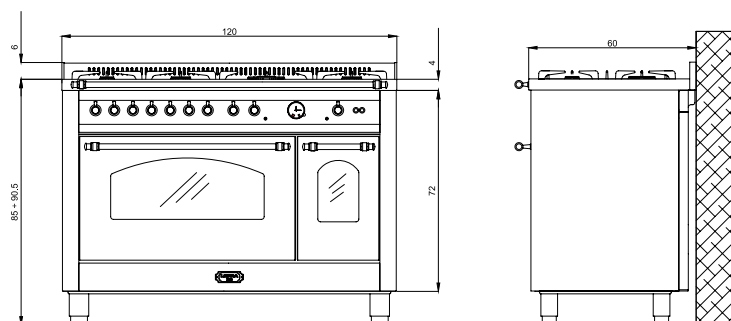

DOLCEVITA 120

QUATTROPORTE

RR126SMFET+MFT/2AEO

ITEM CODE: 62010017
EAN CODE: 8022389017853

Hob

- brushed steel
- 7 gas brass burners (2 Dual crowns)

Upper Right Oven

- multifunction electric oven
- 9 cooking programs
- 72 l gross capacity
- internal dimensions (cm - WxDxH): 47,9x40x36,9
- max temperature: 260°
- electric grill
- rotisserie
- telescopic shelves support
- electronic analogue programmer