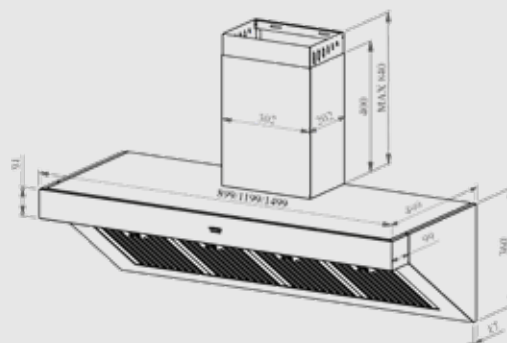

Dimensions (cm - WxDxH): 90x50

Color: Stainless Steel

Finish: Stainless Steel

Technical drawing (mm):

ELISIR 120

HOODS

ITEM CODE: 29200835
EAN CODE: 8022389014326

Hood