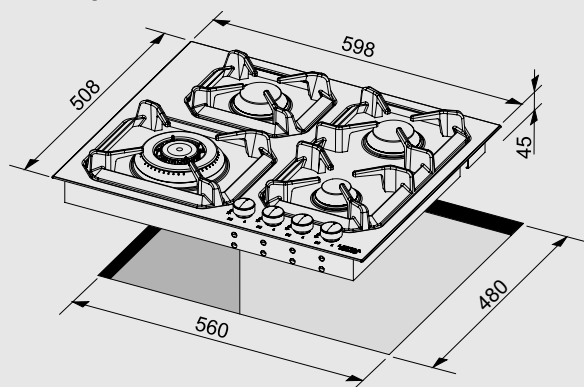

Technical drawing (mm):