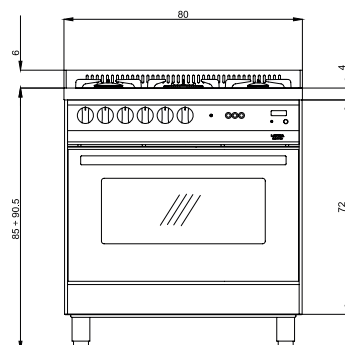

ITEM CODE: 60050003
EAN CODE: 8022389008752

Technical drawing (cm):