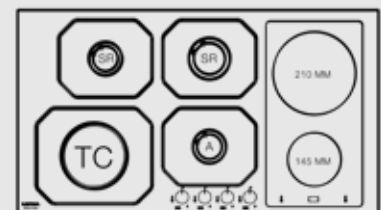

Hob

- flat edge
- thickness 0.7 mm
- stainless steel Aisi 304
- 4 gas burners (1 triple crown)
- Gas-Stop safety device
- frontal control knobs
- domino induction 30
- 1 heating zone 210 mm
- 1 heating zone 145 mm
- power indicator
- residual heat indicator light
- timer
- child lock
- frontal control knobs

Dimensions (cm - WxD): 90x50

Color: Steel

Finish: Stainless Steel

Burner Type	Max. Input (kW)	Ø Zone (mm)	Max. Input (W)	Booster (W)
A	1,10	145	1200	1600
SR	1,75	210	1500	2000
R	2,80			
TRIPLE CROWN	3,50