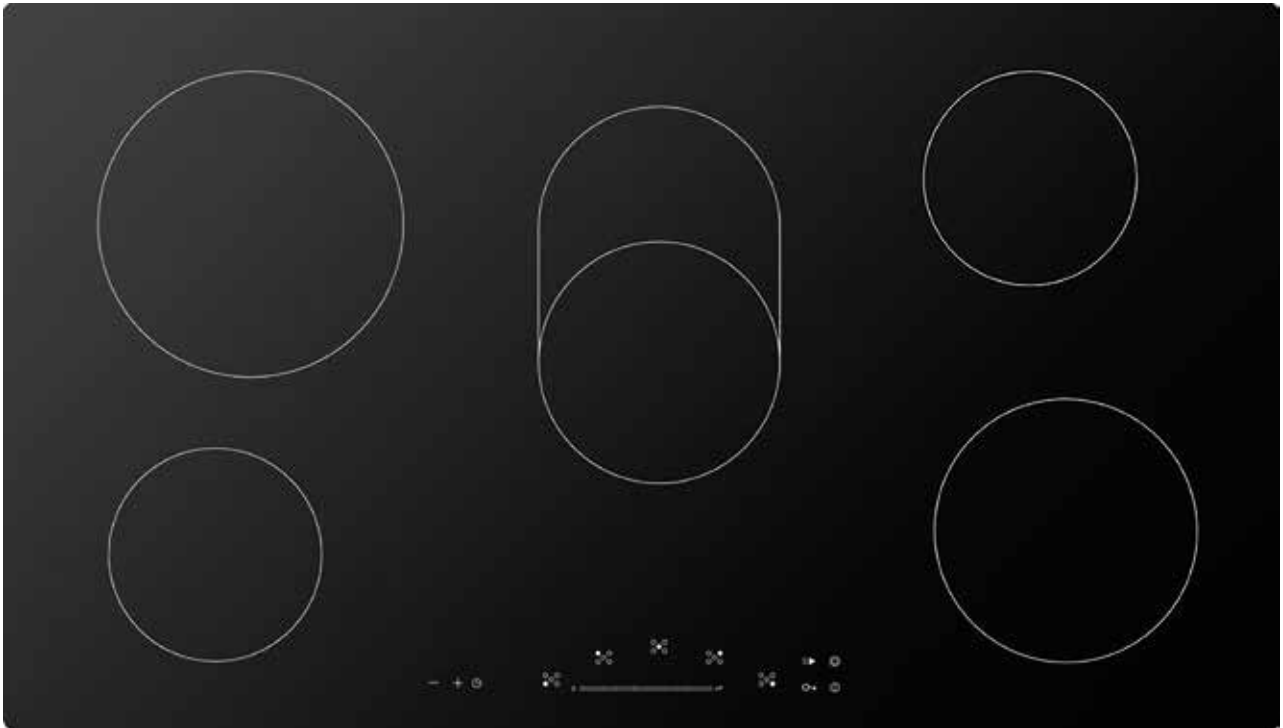

VENERE

VENERE 90