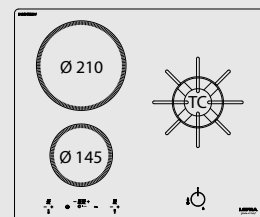

Hob

- induction/gas
- 1 triple crown gas
- 3 cooking zones
- child lock
- timer
- frontal control knobs
- control knob
- power indicator
- residual heat indicator light

Dimensions (cm - WxD): 60x50

Color: Black Glass

Burner Type	Max. Input (kW)	Ø Zone (mm)	Max. Input (W)	Booster (W)
TRIPLE CROWN	3,90	145	1200	1600
		210	1500	2000