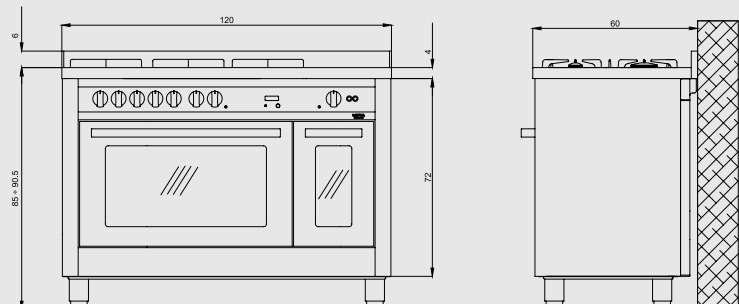

Technical drawing (cm):

PROFESSIONAL 120

GAS OVEN & ELECTRIC OVEN

PD126GV+E/2Ci

ITEM CODE: 62010001
EAN CODE: 8022389008240

Hob

- 7 gas burners (1 triple crown, 1 Dual burner)
- Gas-Stop safety device

Dimensions (cm - WxDxH): 120x60x85 - 90,5