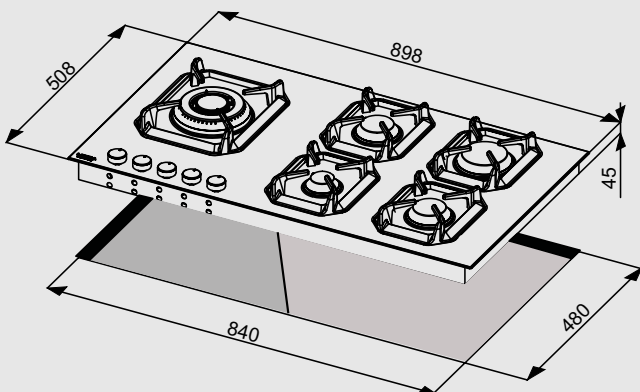

Technical drawing (mm):