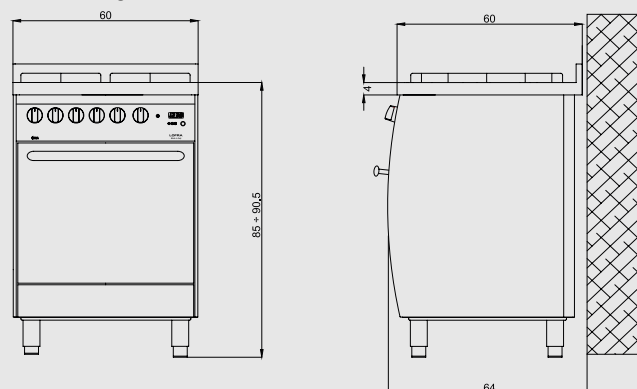

C66MF/C

Oven

- multifunction electric oven
- 9 cooking programs
- 72 l gross capacity
- internal dimensions (cm - WxDxH): 47,9x40x36,9
- max temperature: 240°
- electric grill
- digital programmer
- telescopic shelves support

Power absorbed: 2.600 W

Gas consumption: 9,35 kW

Technical drawing (cm):