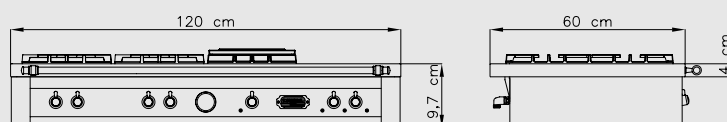

Technical drawing (cm):