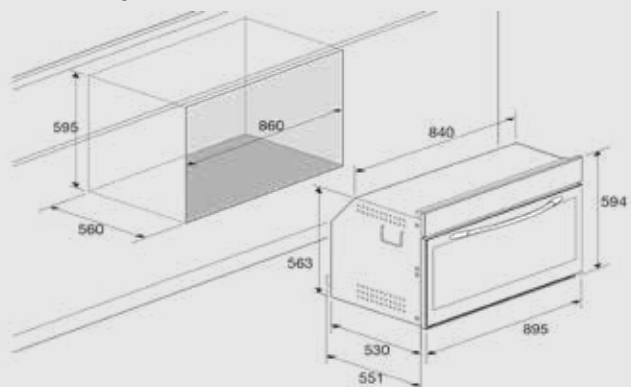

Dimensions (cm - WxDxH): 90x55x60

Color:Color: Black Glass/White Glass

Finish: Stainless Steel

Cooling Fan

Optional:

- rotisserie

Technical drawing (mm):

GEMMA 90