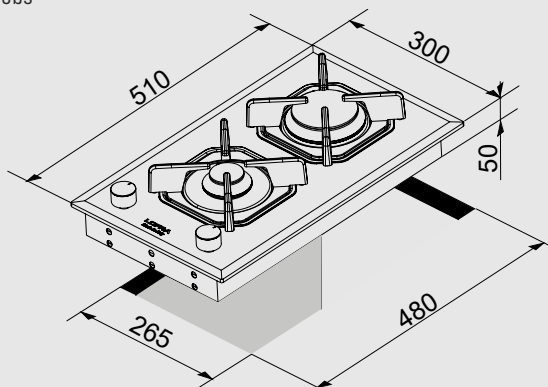

HGN310

Hob

- flat edge
- 1 gas burner
- Gas-Stop safety device
- frontal control knobs

HDS690

HDS640

Technical drawing (mm):

MERCURIO 60

SIDE CONTROL KNOBS