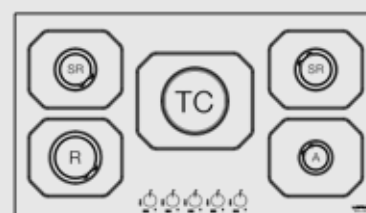

Hob

- flat edge
- thickness 0.7 mm
- stainless steel Aisi 304
- 5 gas burners (1 triple crown)
- Gas-Stop safety device
- frontal control knobs

Dimensions (cm - WxD): 90x50

Color: Steel

Finish: Stainless Steel

Burner Type	Max. Input (kW)
A	1,10
SR	1,75
R	2,80
TRIPLE CROWN	3,50