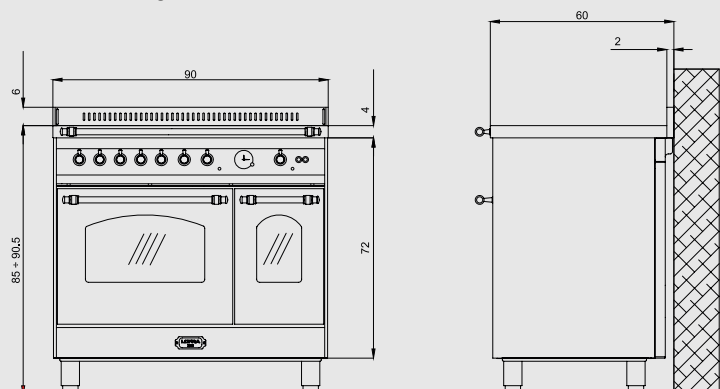

Secondary Oven

- electric static oven
- 35 l gross capacity
- internal dimensions (cm - WxDxH): 23x40,8x36,9
- max temperature: 250°
- electric grill
- rotisserie
- fixed oven guides

“Easy To Clean” blue enamelling
Cooling Fan

Power absorbed: 11.750 W

Technical drawing (cm):