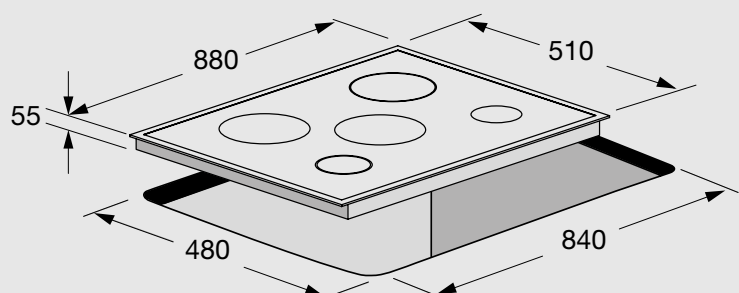

Technical drawing (mm):

VITROCERAMIC HOBS

MAXIMUM PLEASURE AND MINIMUM EFFORT

Available in 30 cm, 60 cm and 90 cm widths, Lofra Vitroc ceramic hobs make your life easier.

They are the ideal solution for those who want to cook with professional appliances, designed to meet different cooking needs and to be adapted to any kitchen design solution.