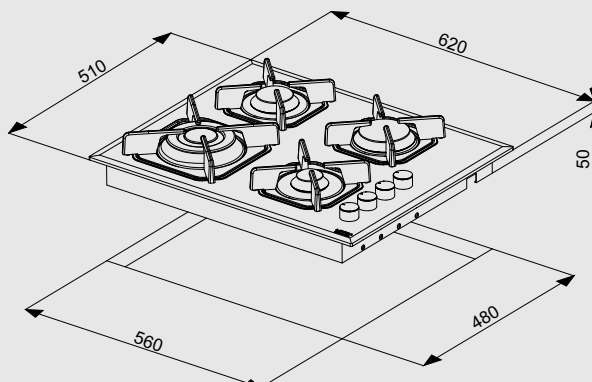

Hob

- flat edge
- 4 gas burners (1 triple crown)
- Gas-Stop safety device
- side controls knobs

Dimensions (cm - WxD): 60x50

Color: Black Glass

Finish: Stainless Steel

Burner Type	Max. Input (kW)
A	1,10
SR	1,75
R	2,80
TRIPLE CROWN	3,50

Technical drawing (mm):