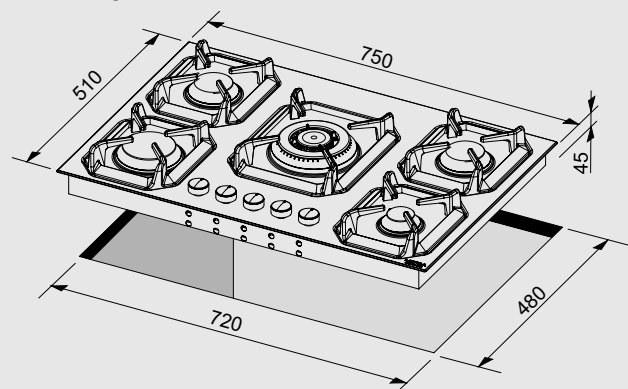

Dimensions (cm - WxD): 70x50

Color: Black Matt

Finish: Brass

Also available with bronze or chrome finish

Burner Type	Max. Input (kW)
A	1,10
SR	1,75
R	2,80
TRIPLE CROWN	3,50

Technical drawing (mm):

AVAILABLE COLORS