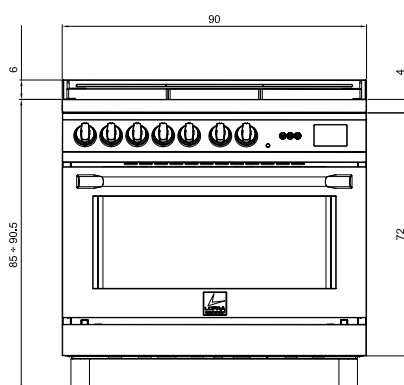

ITEM CODE: 41060116
EAN CODE: 8022389021287

Technical drawing (cm):