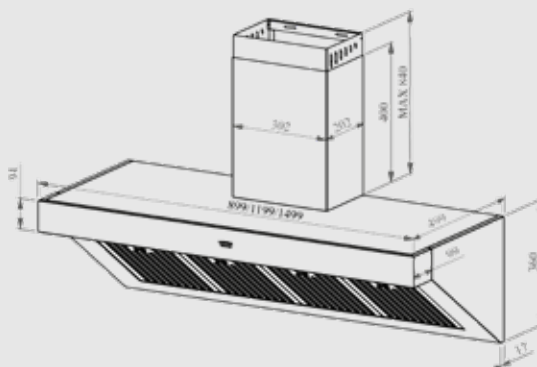

Hood

- led spotlights 3x1.2 Watt
- tangential motor 800 m3/h
- 3 extraction speeds
- 4 metal grease filter
- 2 active carbon filter
- touch control
- remote control

Dimensions (cm - WxDxH): 120x50

Color: Stainless Steel

Finish: Stainless Steel

Technical drawing (mm):